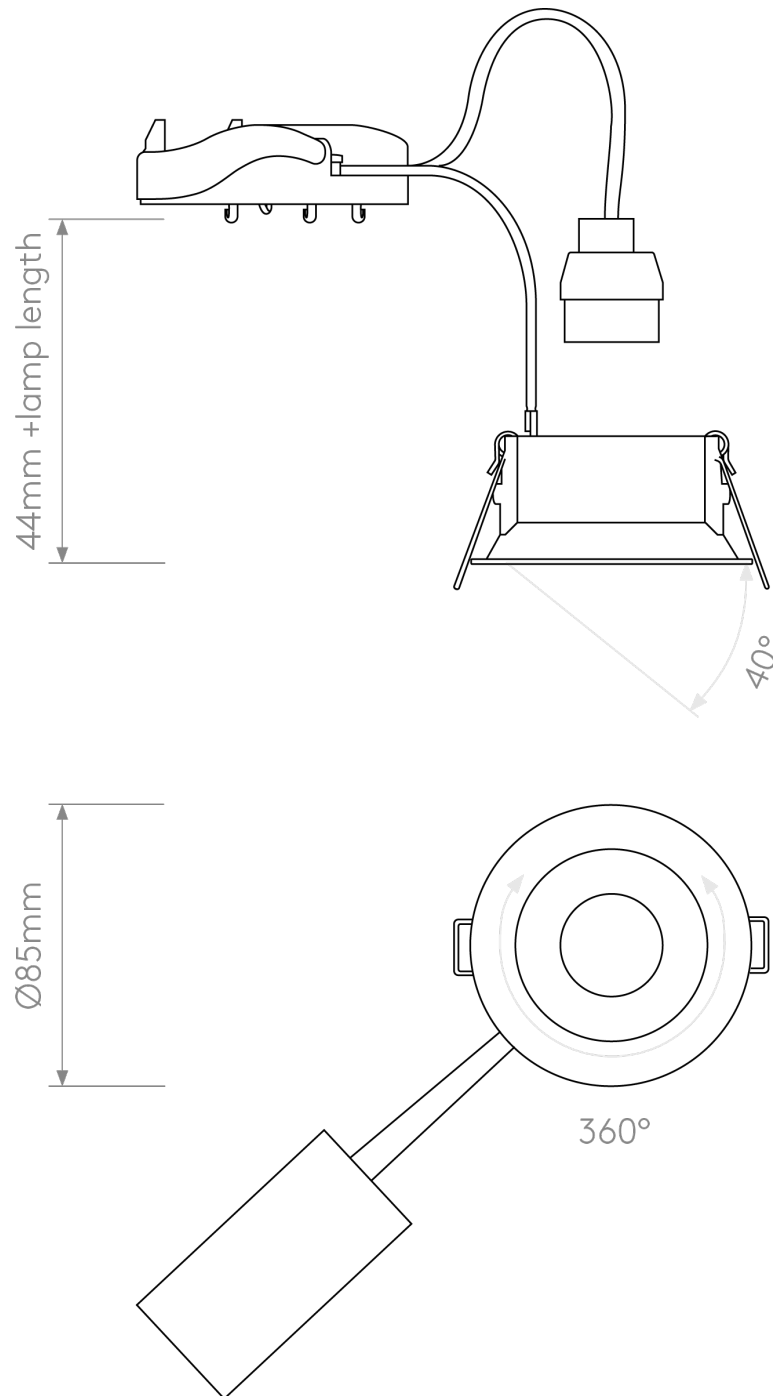

Astro Lighting - Minima Round Adjustable 1249016 - Matt Black Downlight/Recessed Spot Light

CONTACT