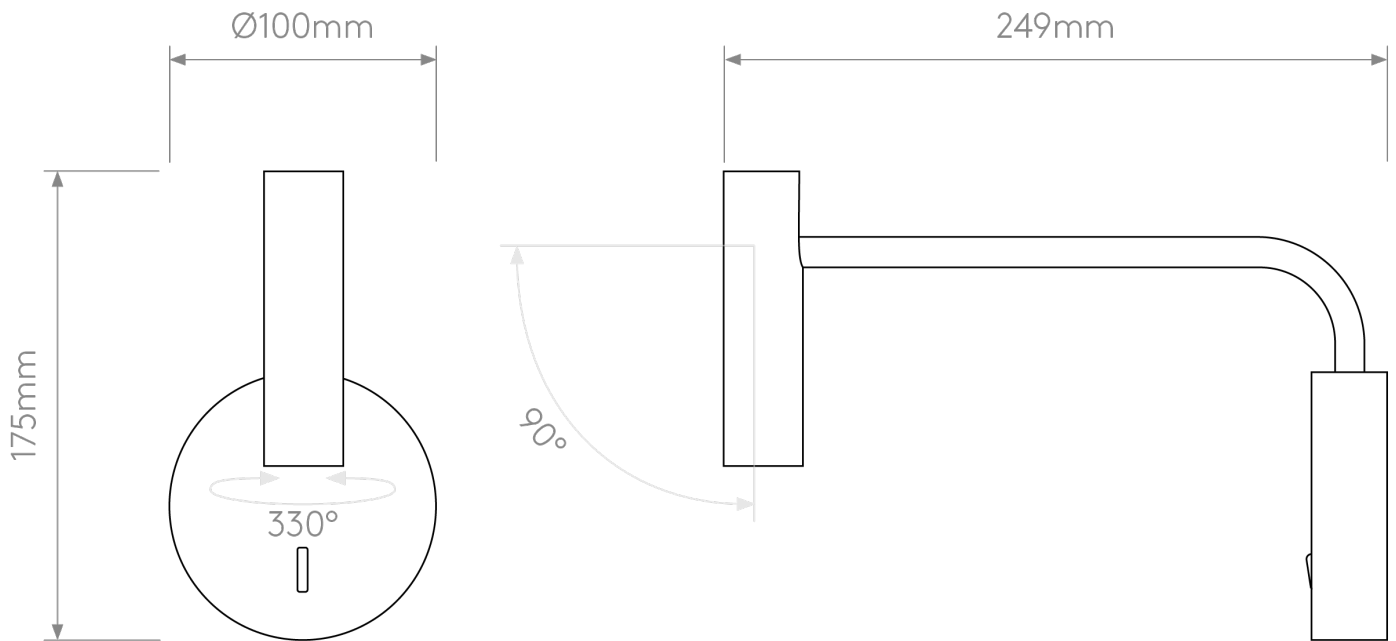

Astro Lighting - Enna - 1058056 - LED Nickel Reading Wall Light

CONTACT