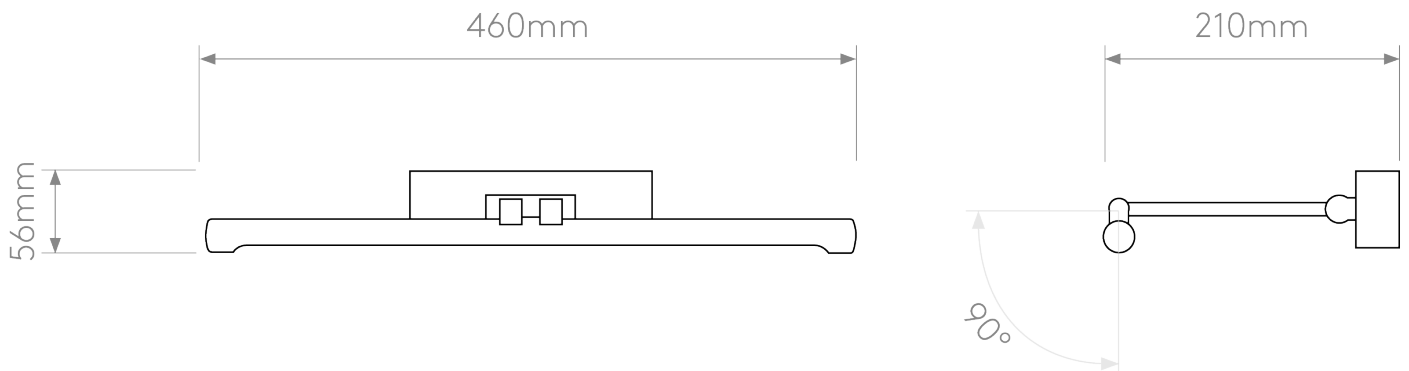

Astro Lighting - Goya 460 LED 1115012 - Antique Brass Picture Light

CONTACT