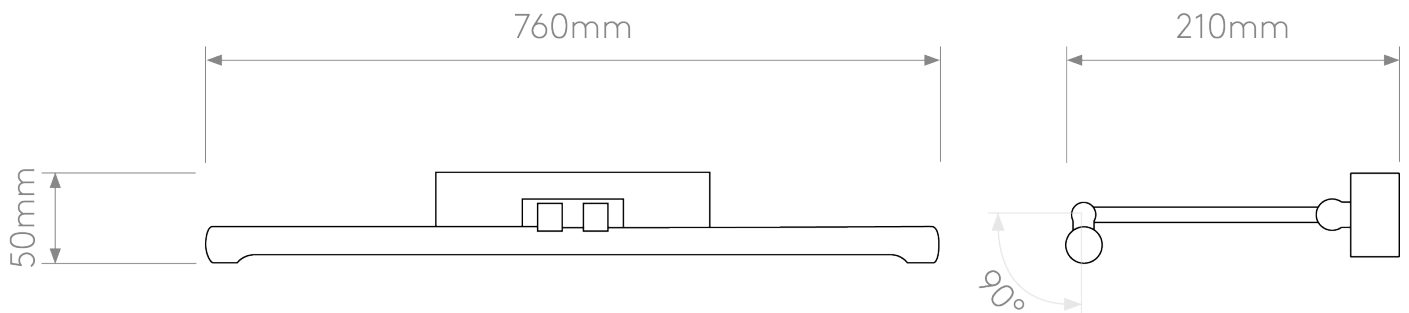

Astro Lighting - Goya 760 LED 1115013 - Antique Brass Picture Light

CONTACT