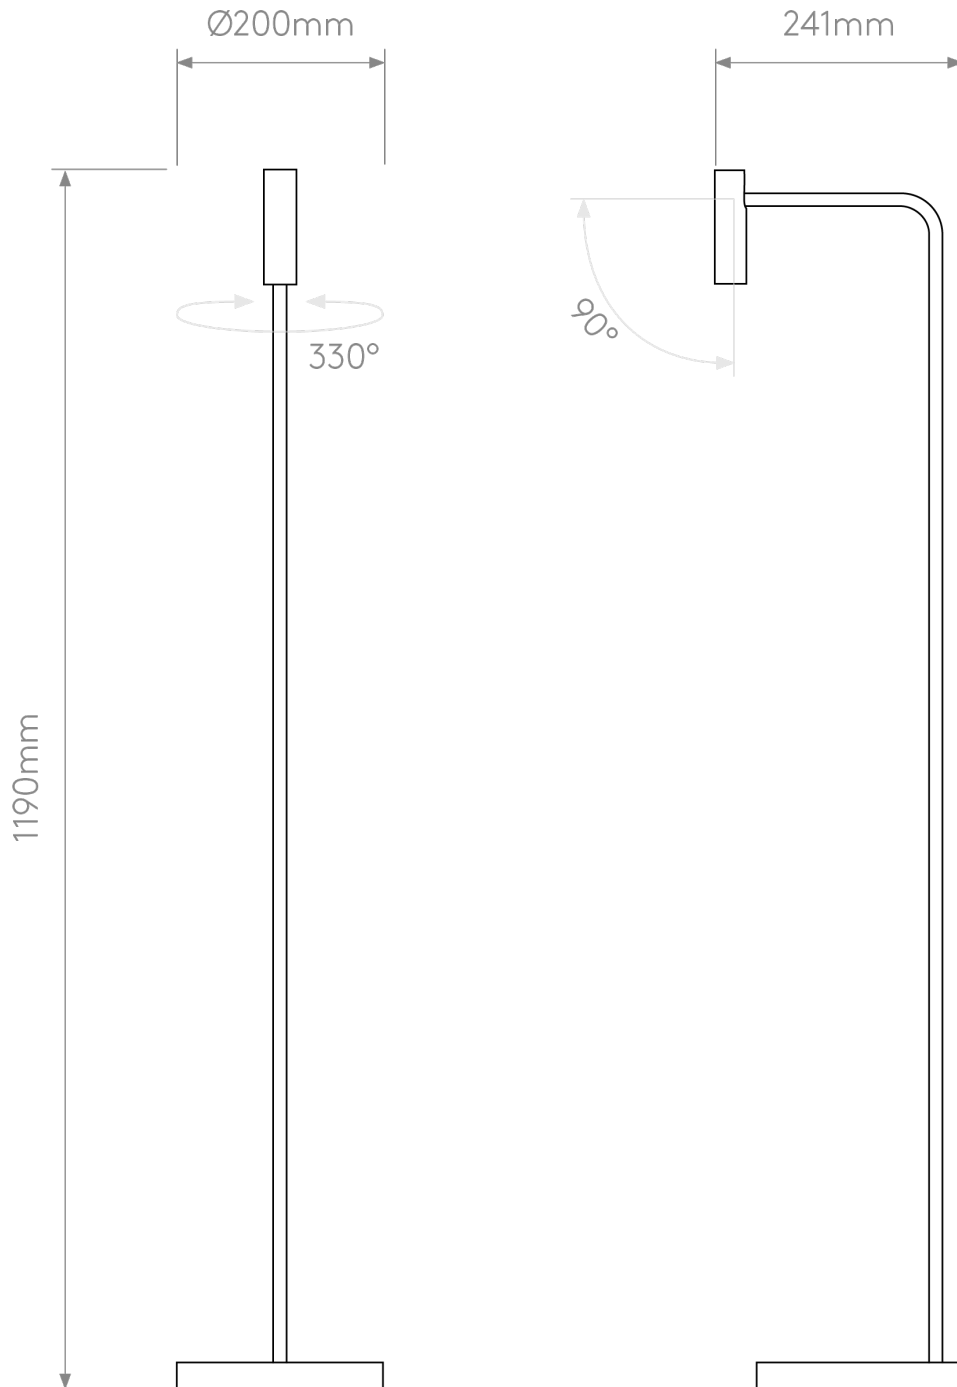

Astro Lighting - Enna - 1058058 - LED Nickel Floor Reading Lamp

CONTACT