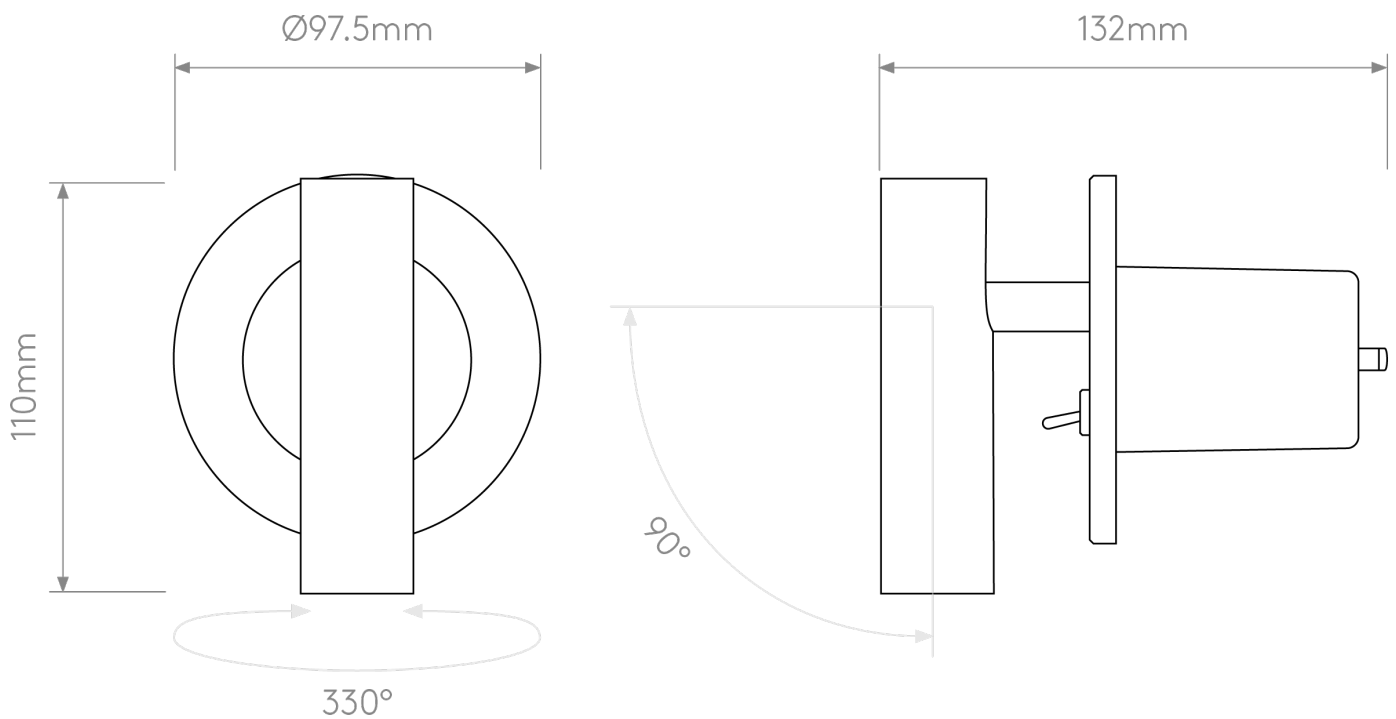

Astro Lighting - Enna - 1058062 - LED White Reading Wall Light

CONTACT