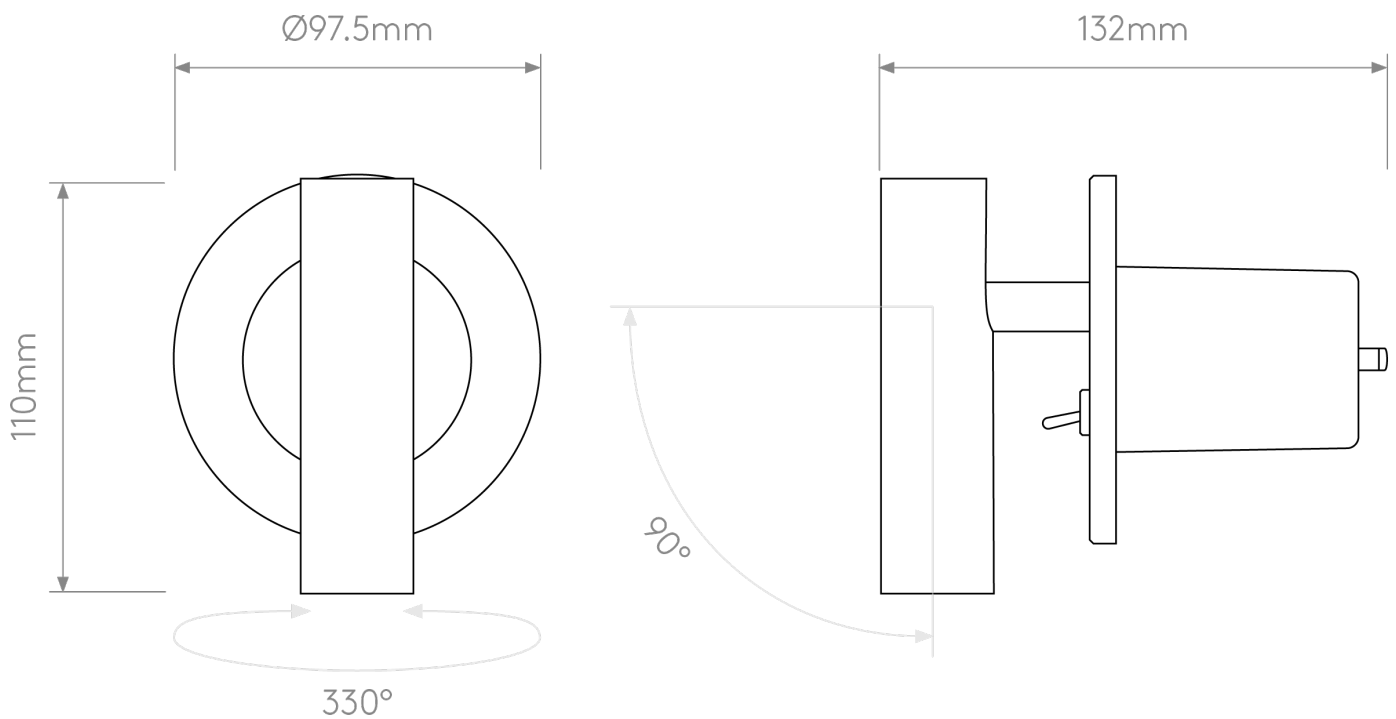

Astro Lighting - Enna - 1058065 - LED Nickel Reading Wall Light

CONTACT