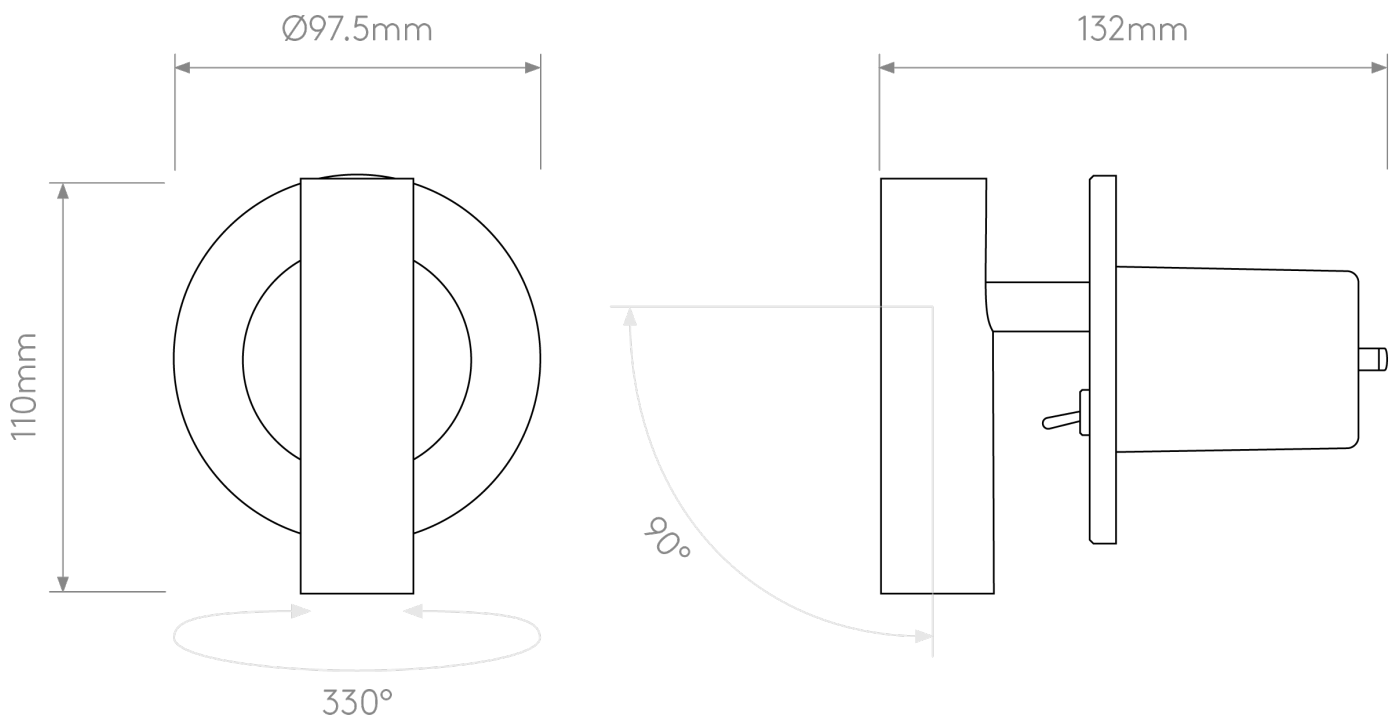

Astro Lighting - Enna - 1058067 - LED Black Reading Wall Light

**CONTACT**