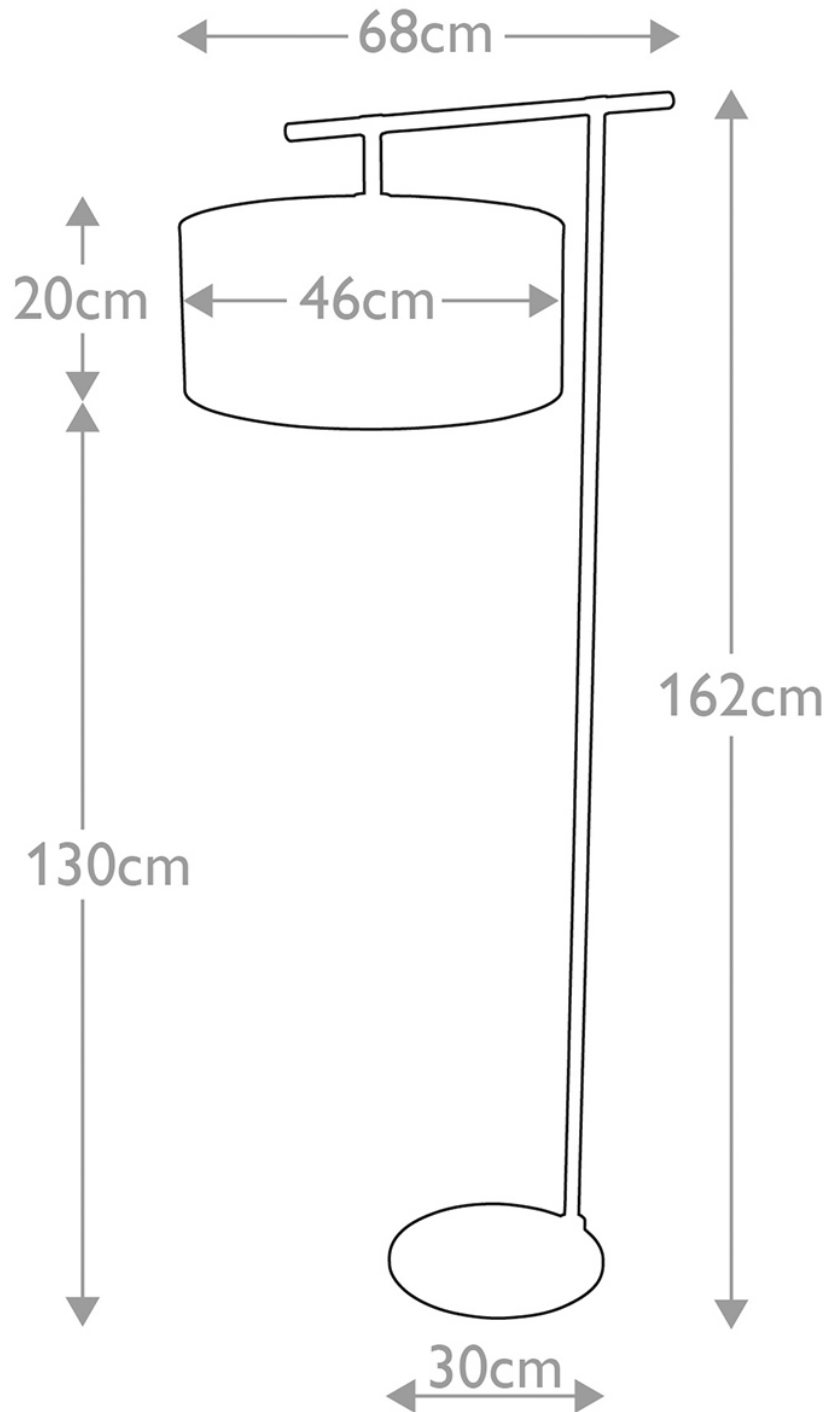

Elstead - Balance BALANCE-FL-WPN Floor Lamp

**CONTACT**