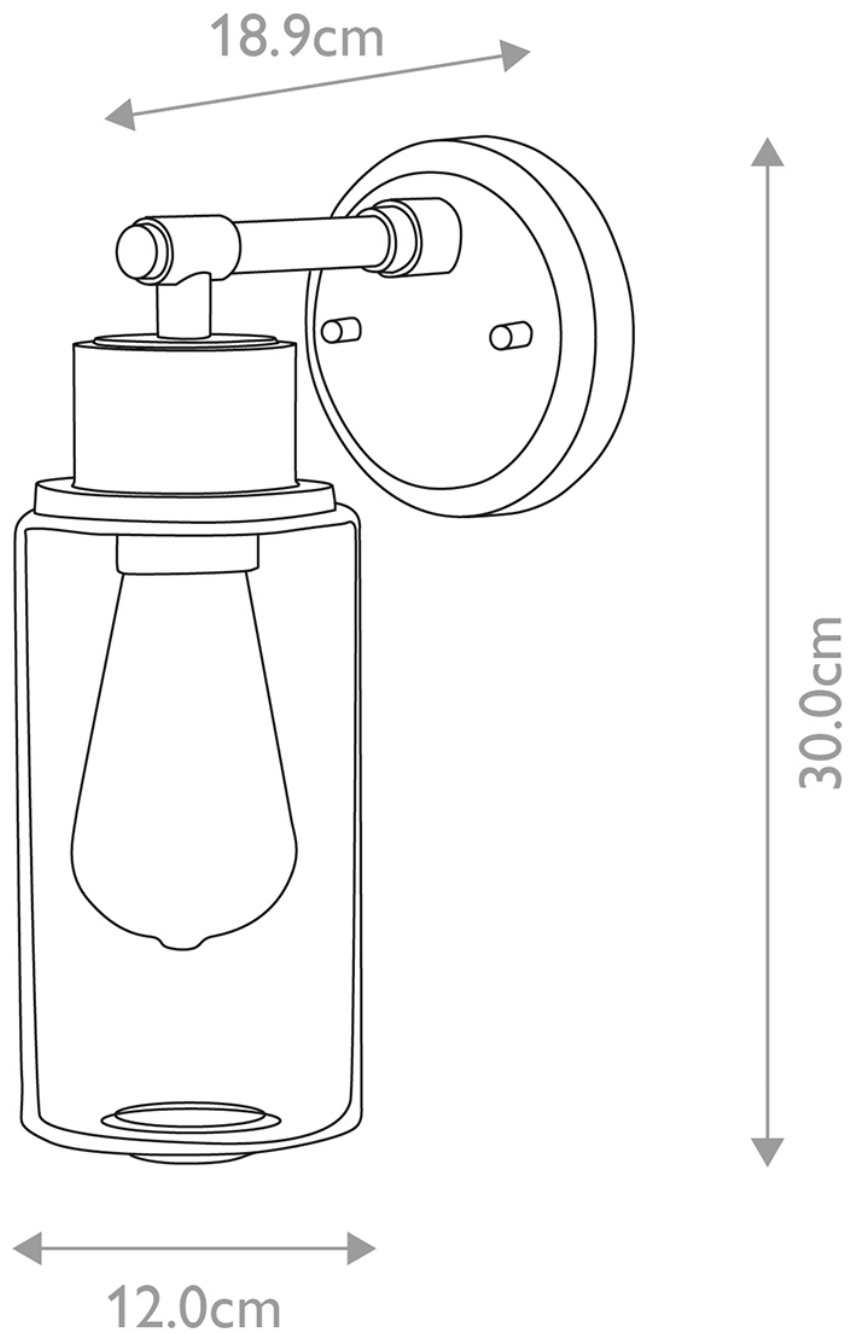

Elstead - Morvah BATH-MORVAH1-W Wall Light

CONTACT