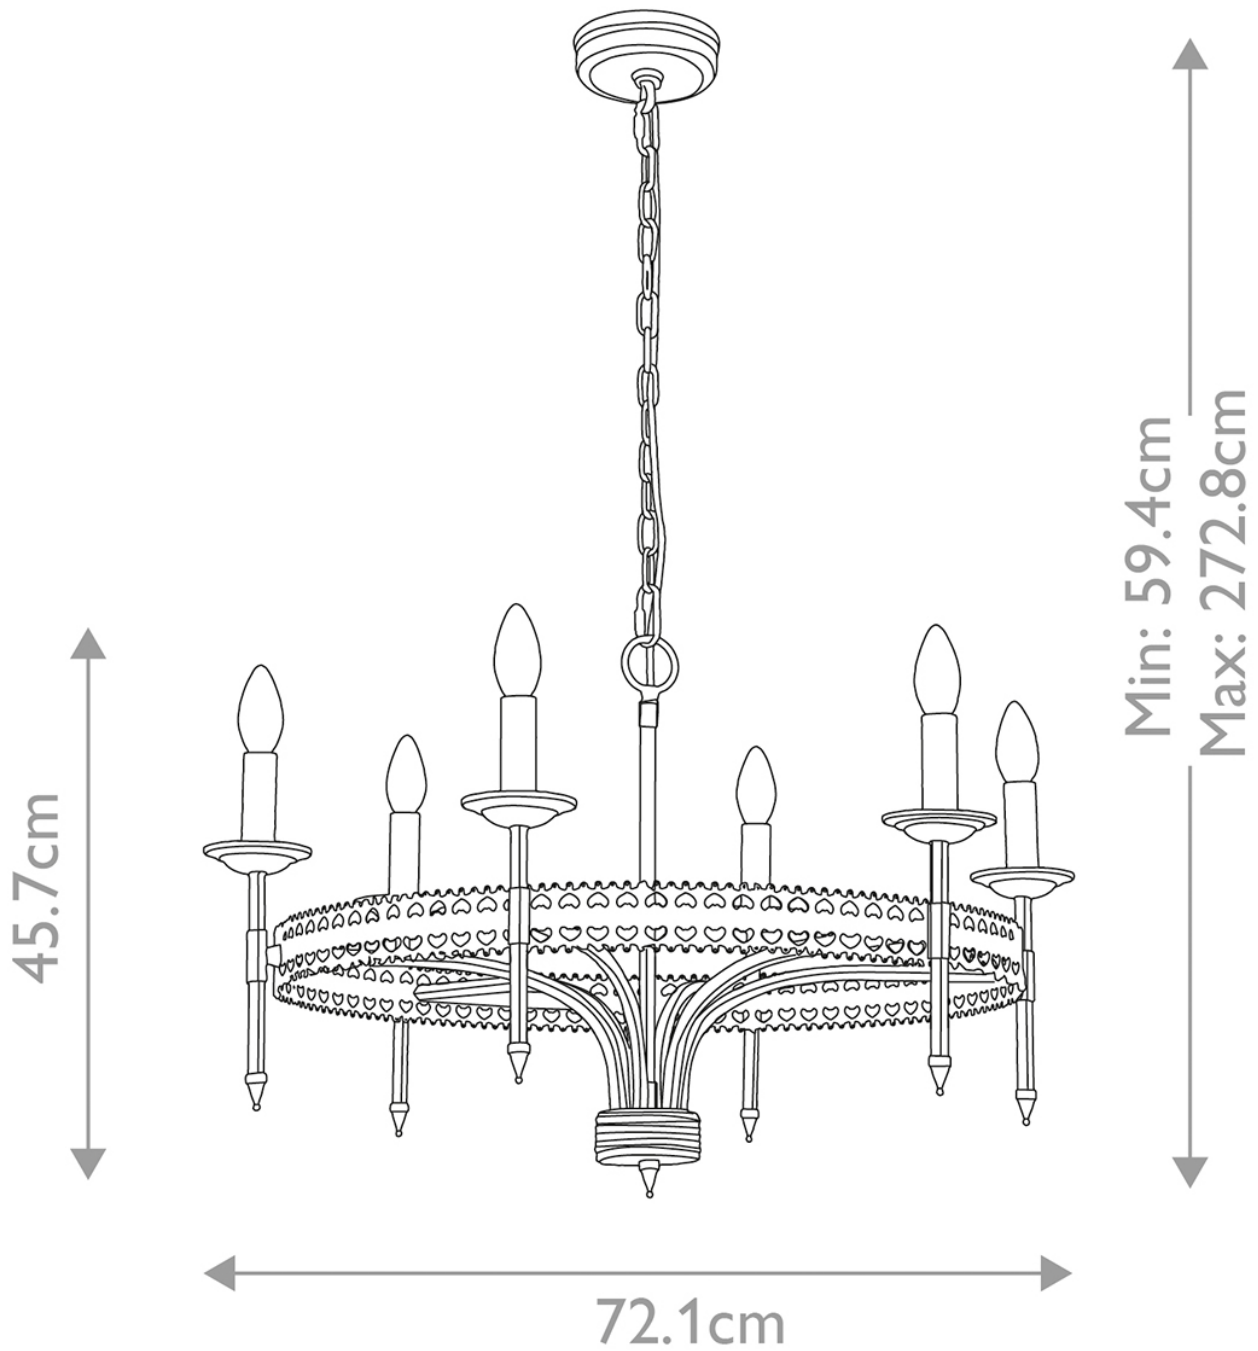

Elstead - Crown CROWN6 Chandelier

CONTACT