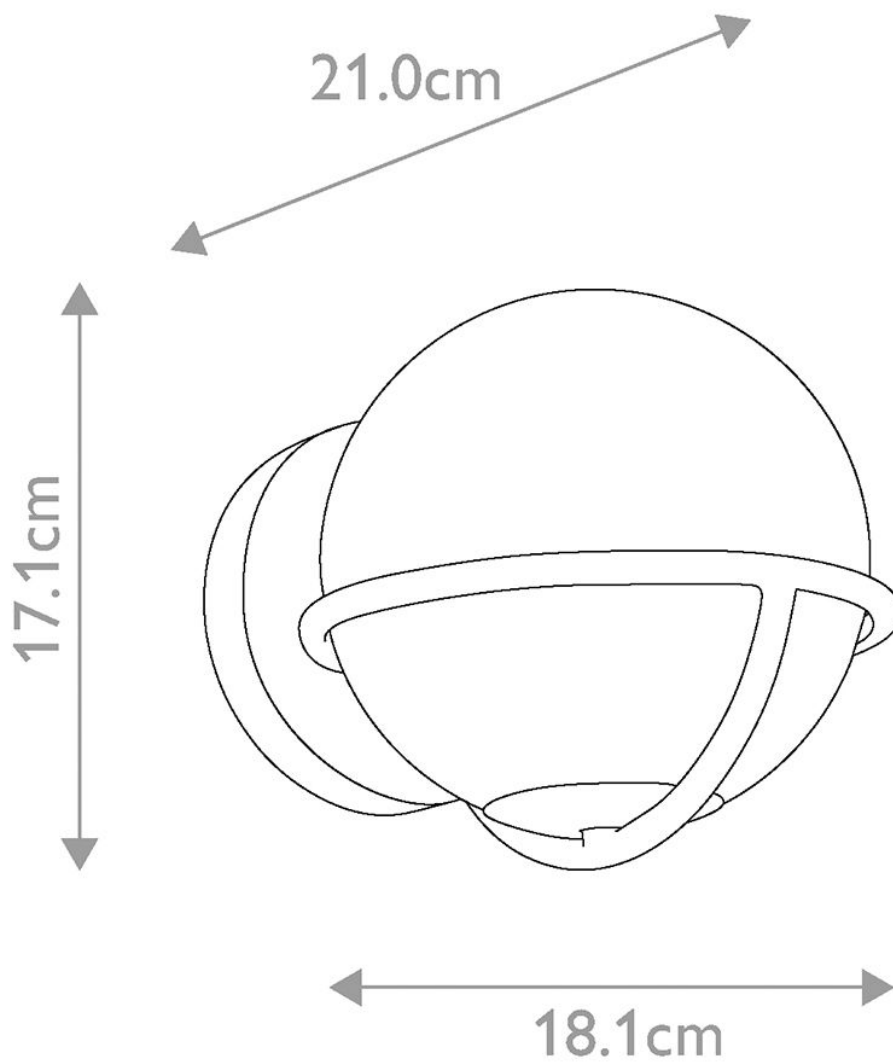

Elstead - Feiss Limited Editions - Apollo FE-APOLLO1-BB Wall Light

**CONTACT**