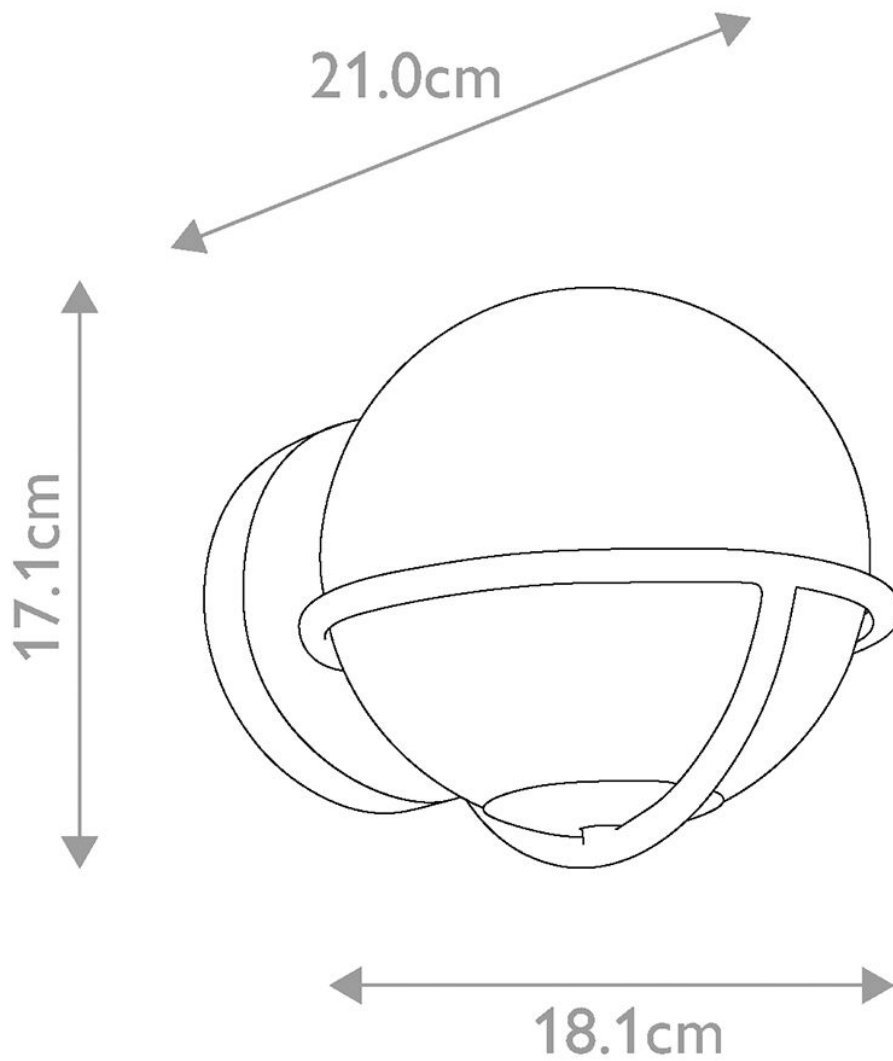

Elstead - Feiss Limited Editions - Apollo FE-APOLLO1-PN Wall Light

CONTACT