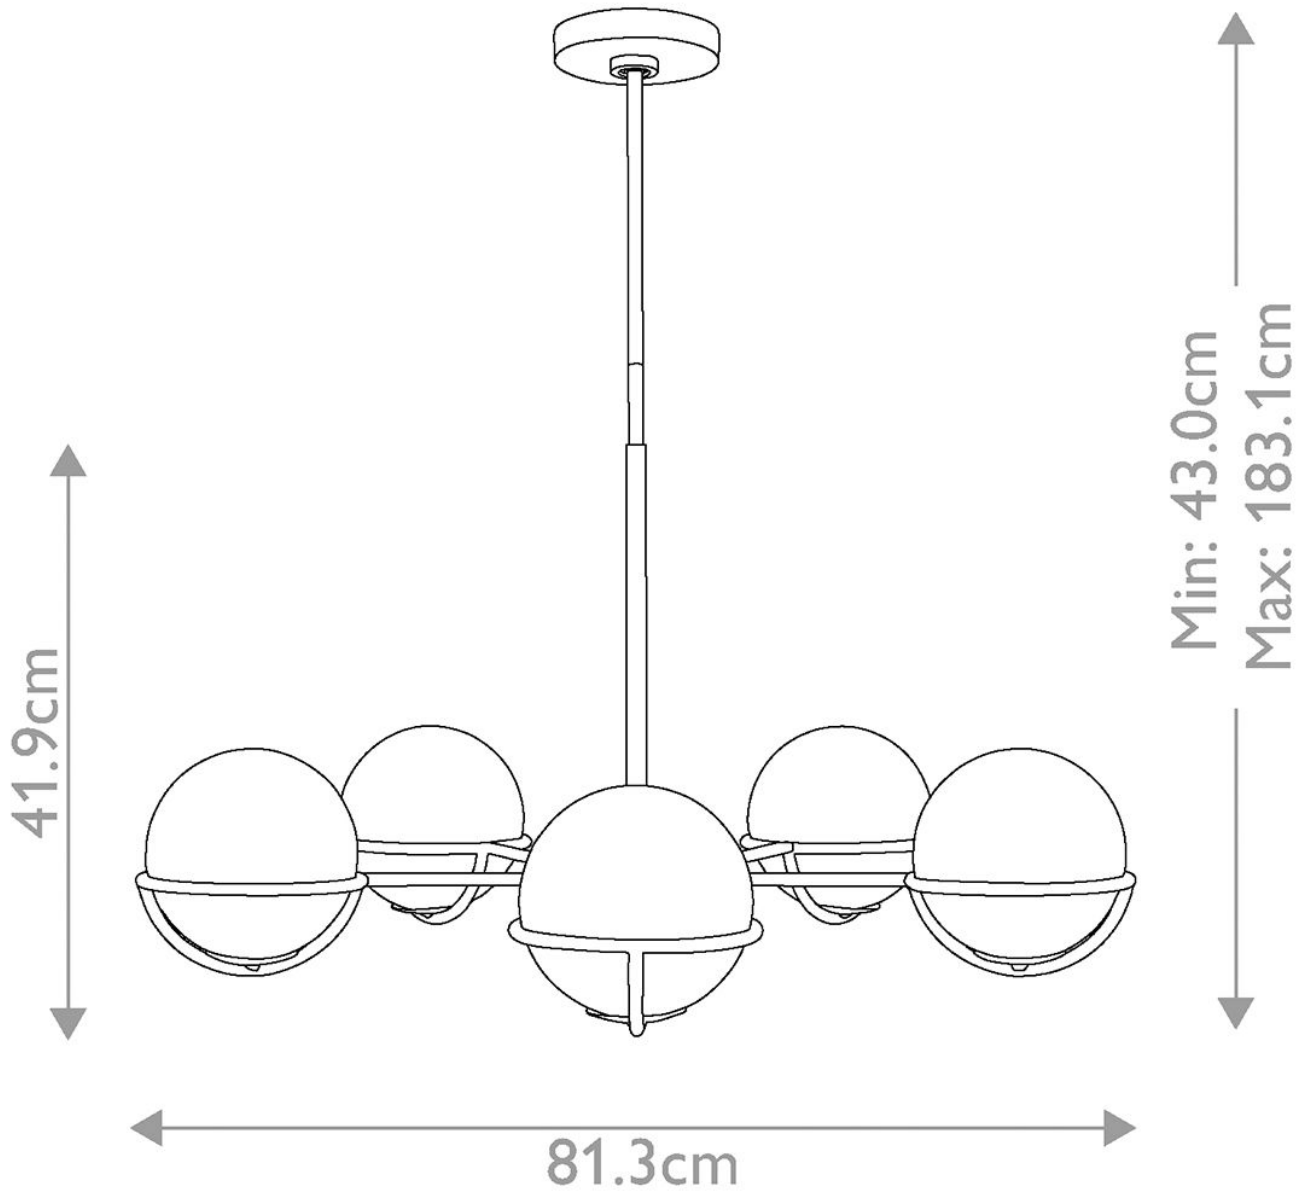

Elstead - Feiss Limited Editions - Apollo FE-APOLLO5-BB Chandelier

CONTACT