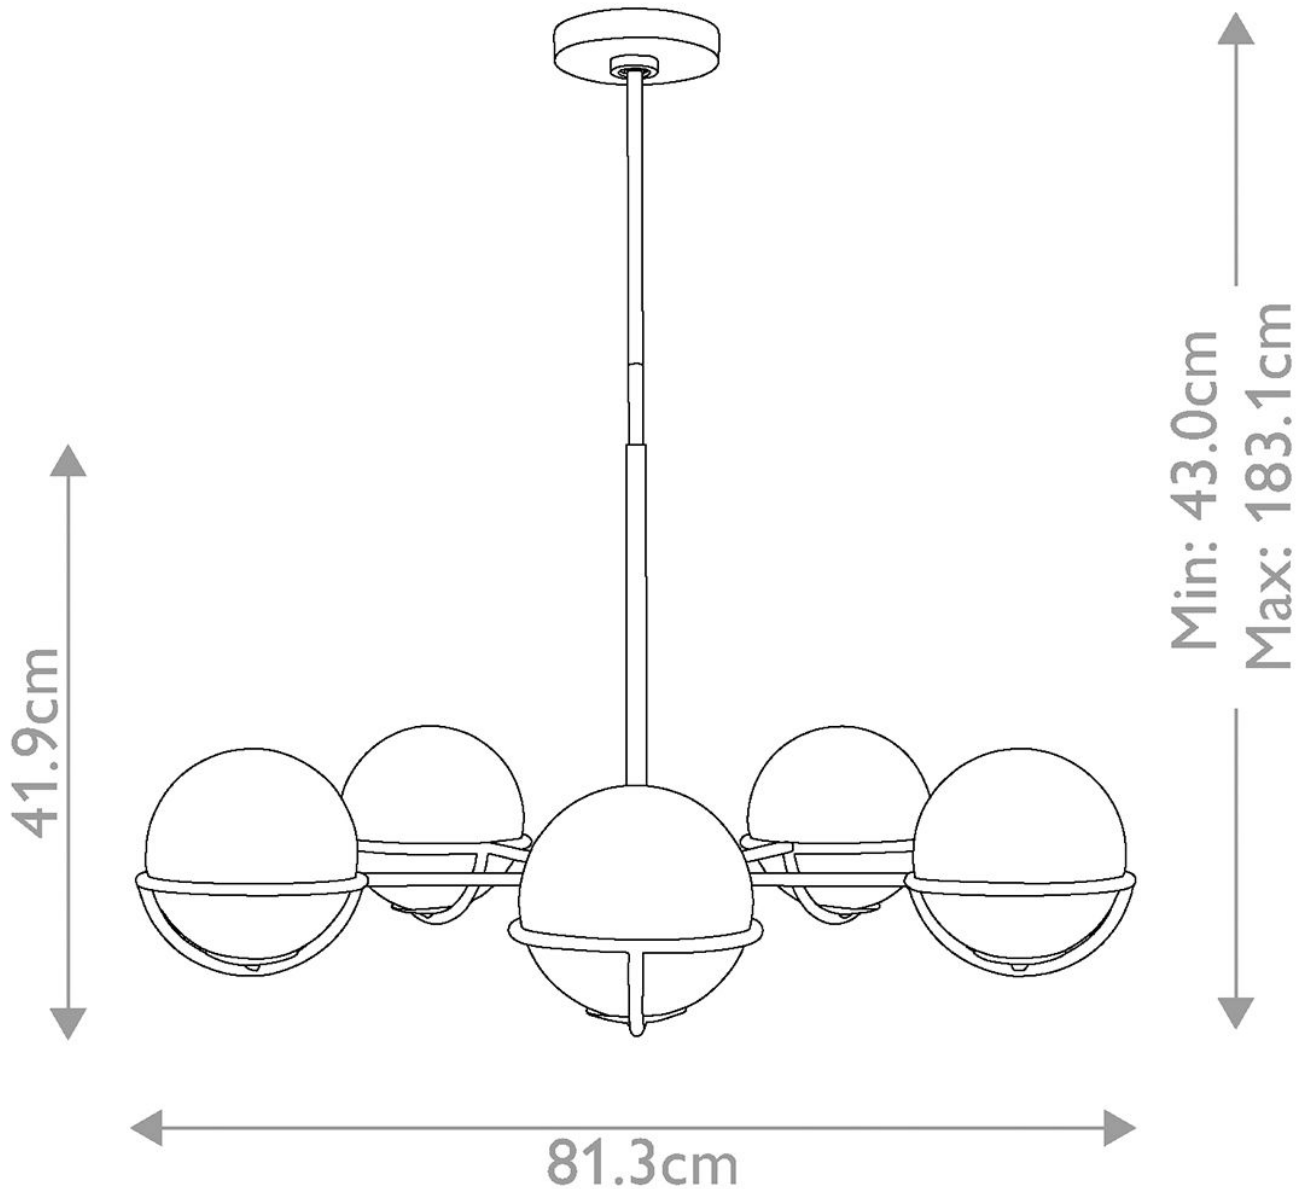

Elstead - Feiss Limited Editions - Apollo FE-APOLLO5-PN Chandelier

**CONTACT**