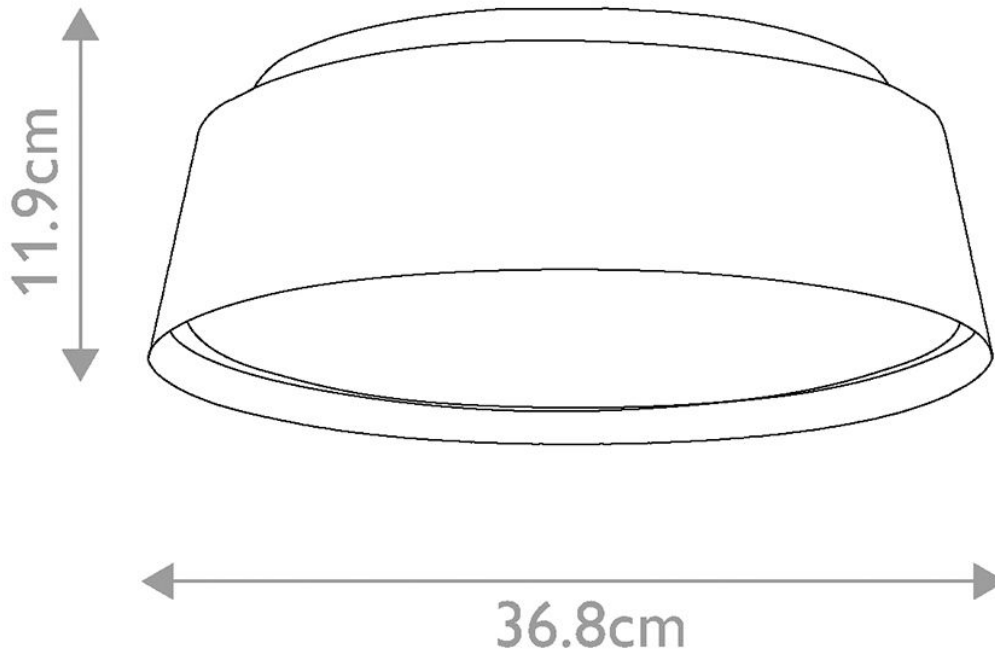

Elstead - Feiss Limited Editions - Asher FE-ASHER-3F-MB Flush Light

CONTACT