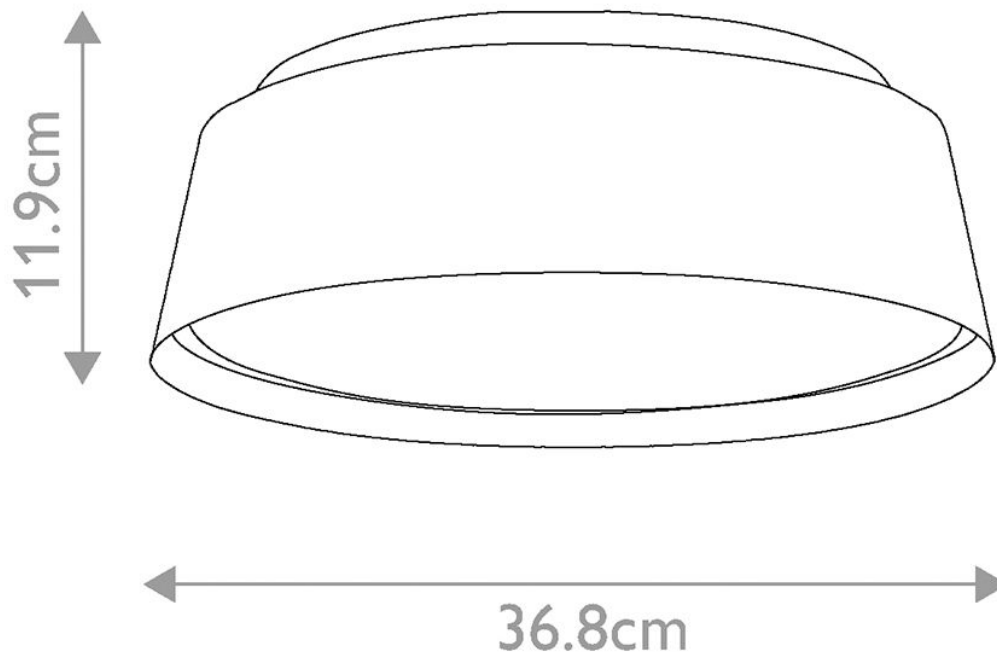

Elstead - Feiss Limited Editions - Asher FE-ASHER-3F-WHT Flush Light

**CONTACT**