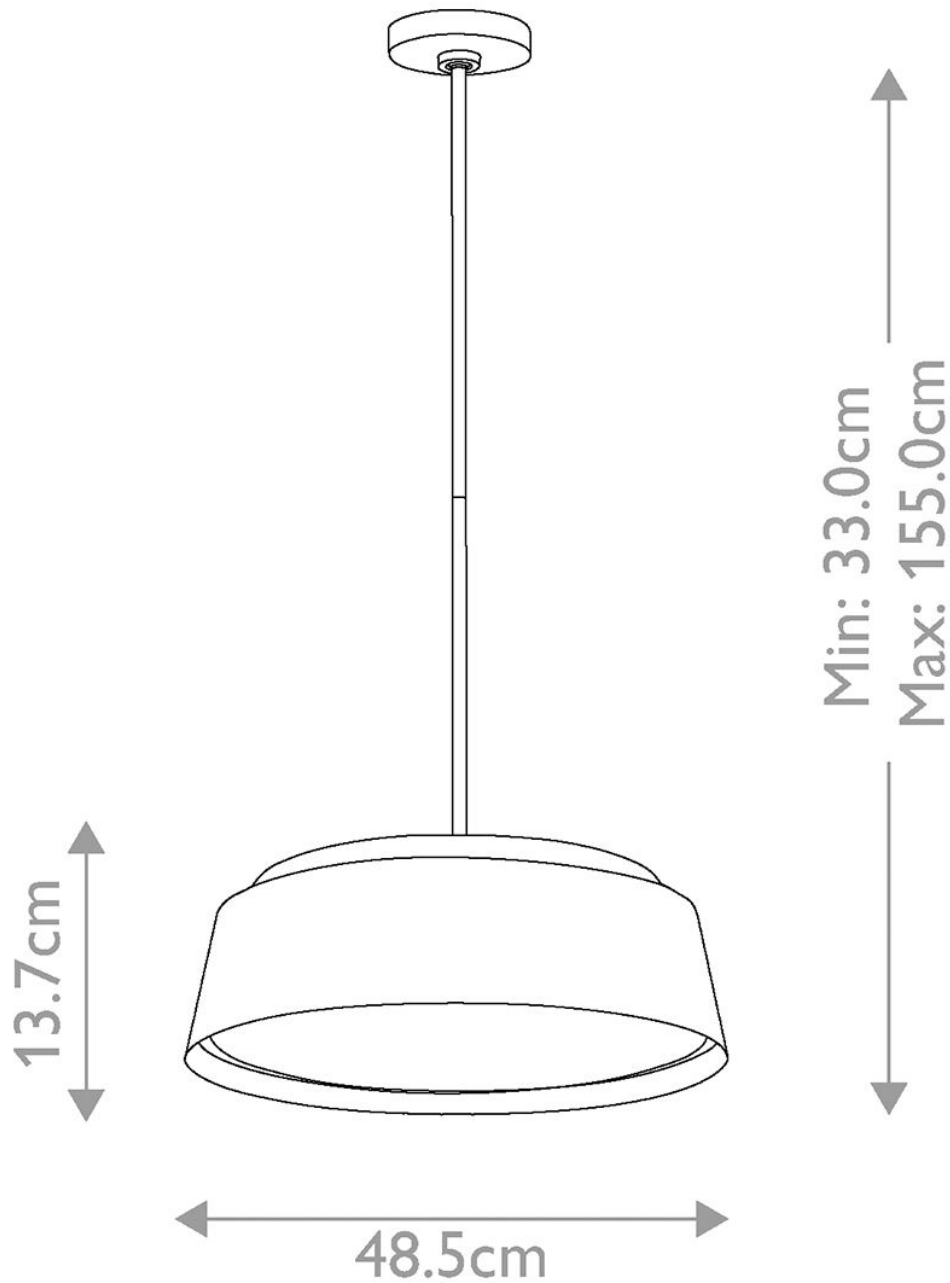

Elstead - Feiss Limited Editions - Asher FE-ASHER-5P-WHT Pendant

CONTACT