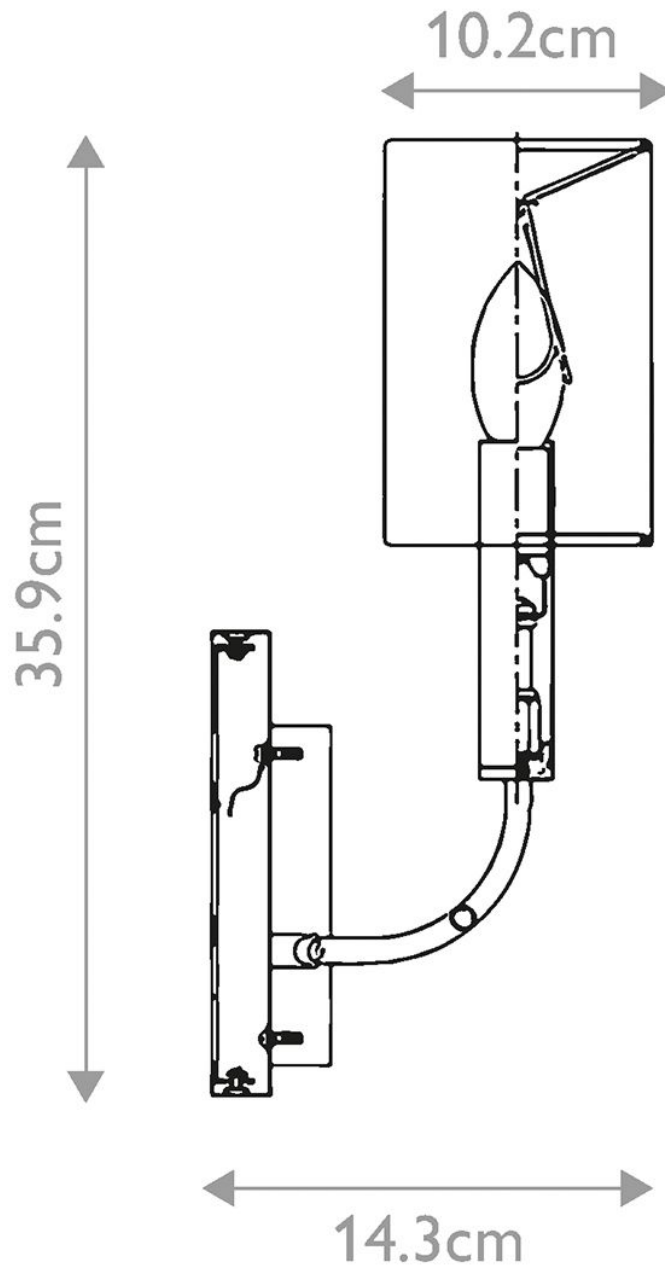

Elstead - Feiss Limited Editions - Brianna FE-BRIANNA1-BB Wall Light

CONTACT