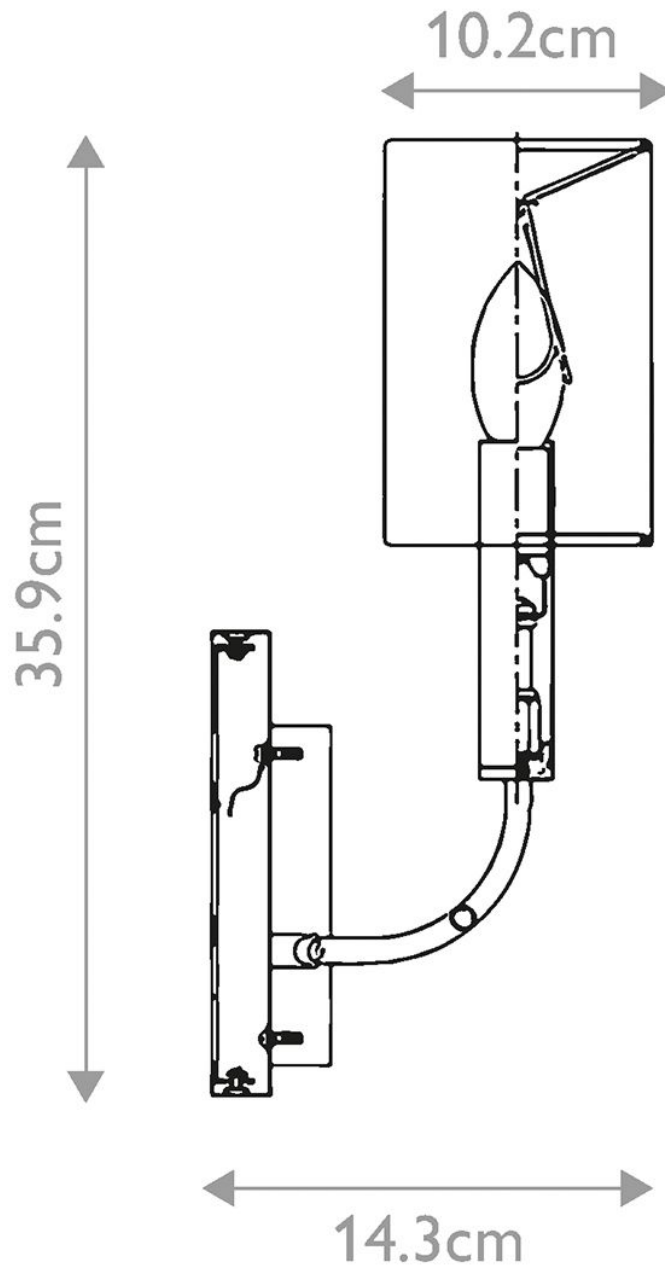

Elstead - Feiss Limited Editions - Brianna FE-BRIANNA1-PN Wall Light

CONTACT