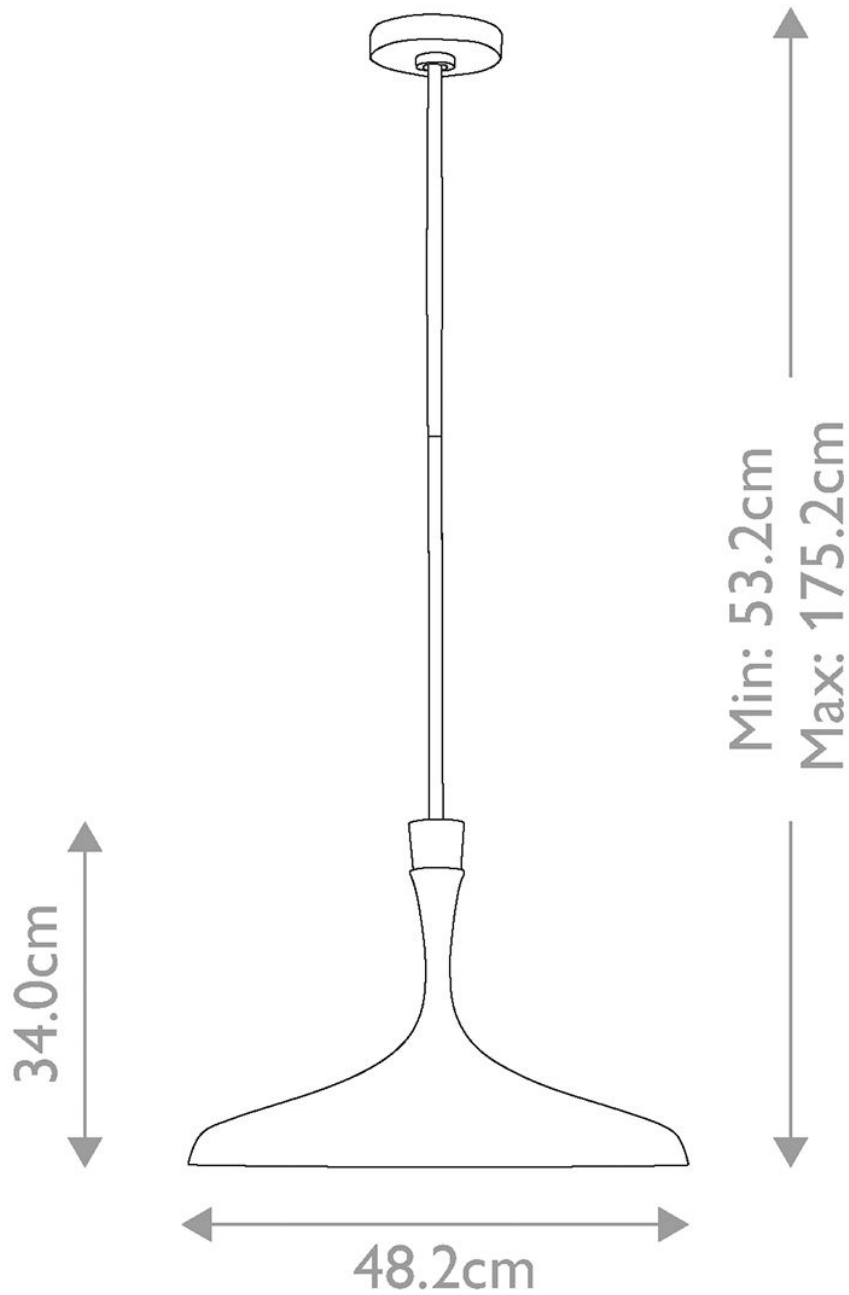

Elstead - Feiss Limited Editions - Darwin FE-DARWIN-P Pendant

CONTACT