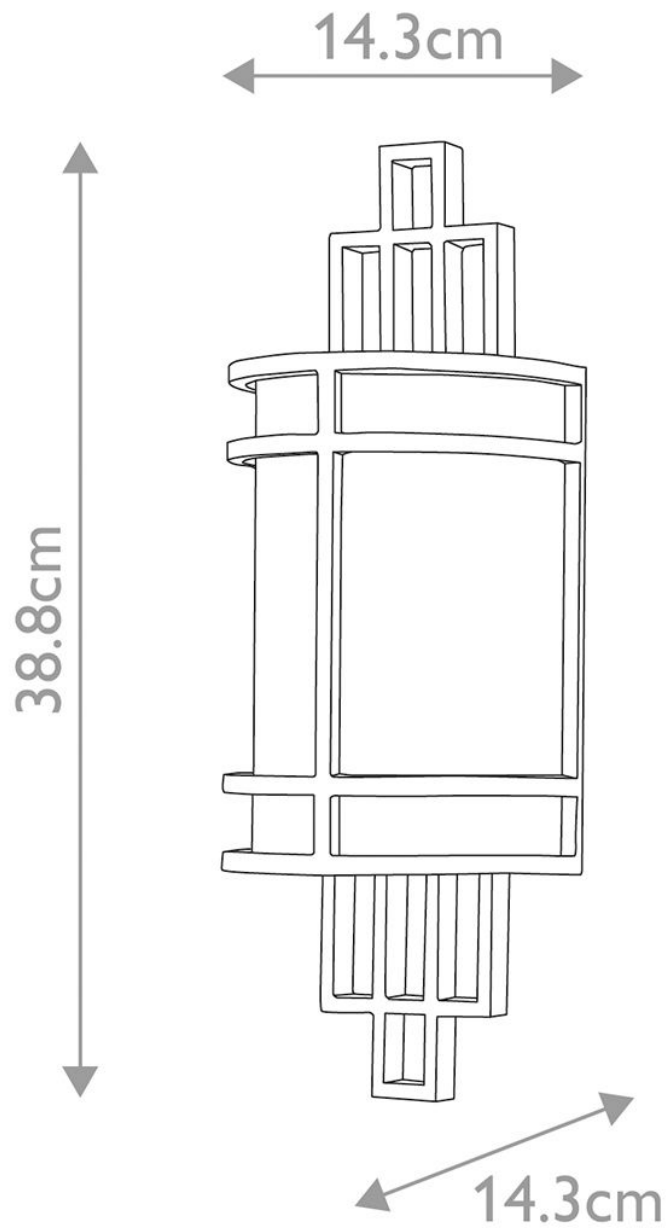

Elstead - Feiss - Fusion FE-FUSION1 Wall Light

CONTACT