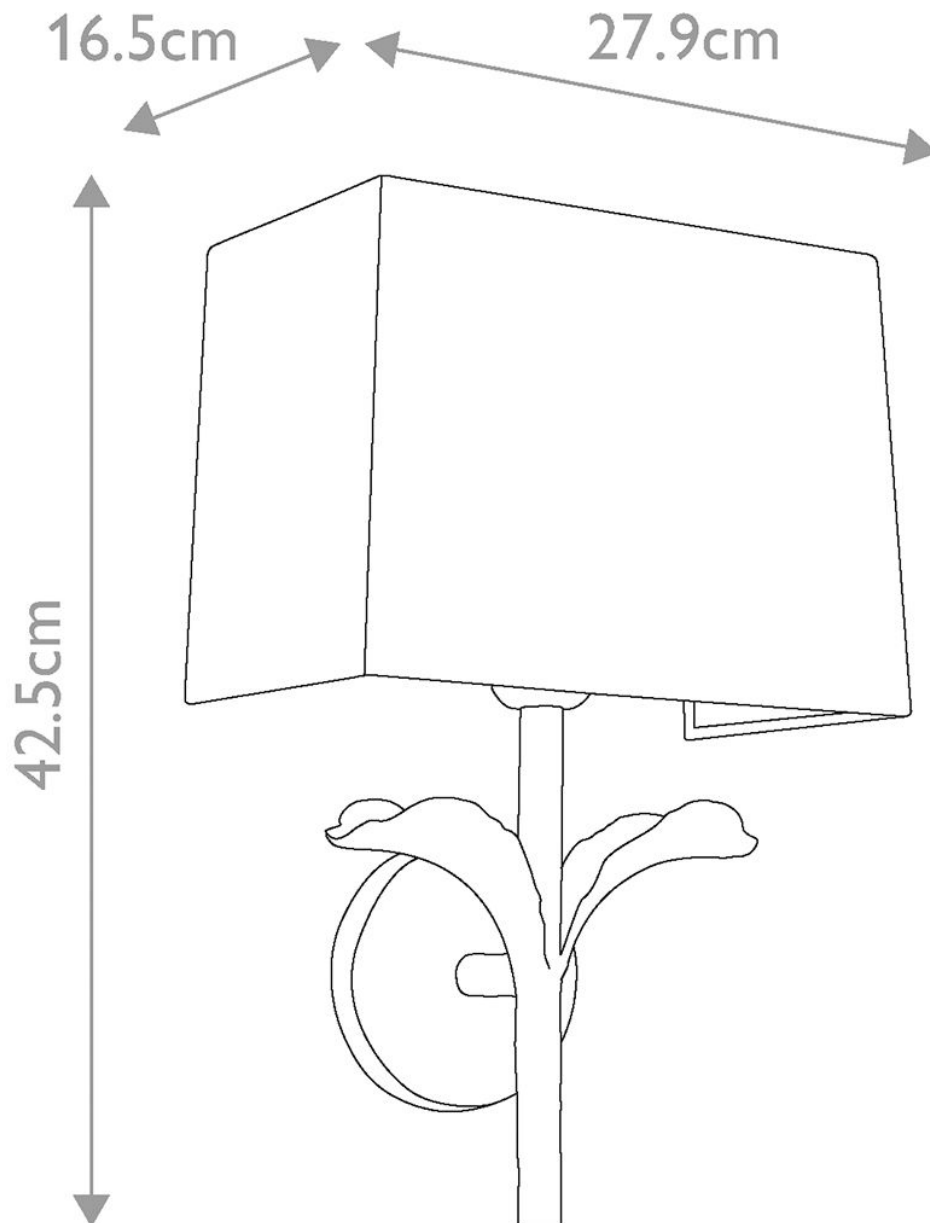

Elstead - Feiss Limited Editions - Georgia FE-GEORGIA1 Wall Light

CONTACT