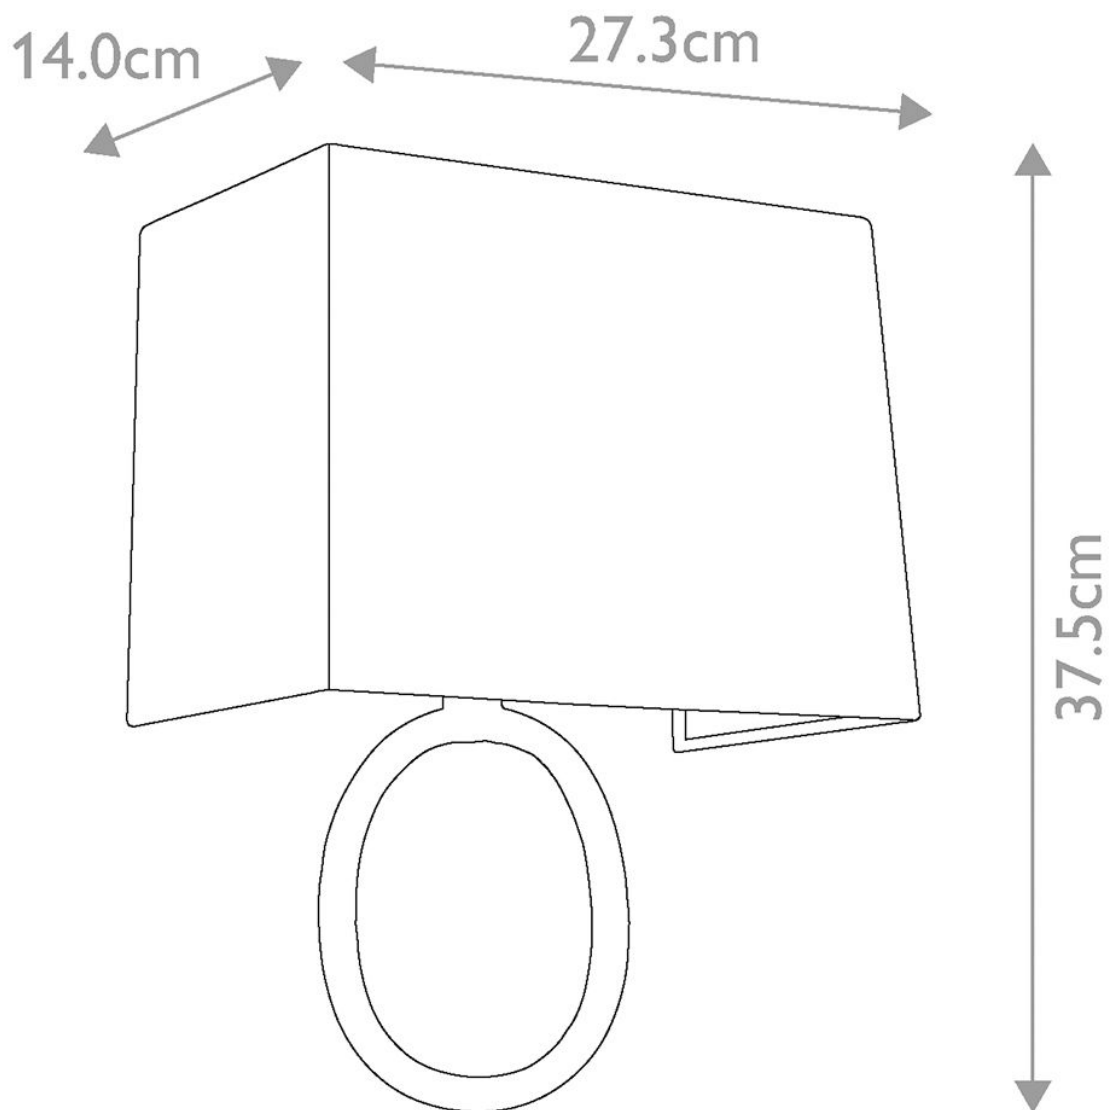

Elstead - Feiss Limited Editions - Indo FE-INDO1 Wall Light

CONTACT