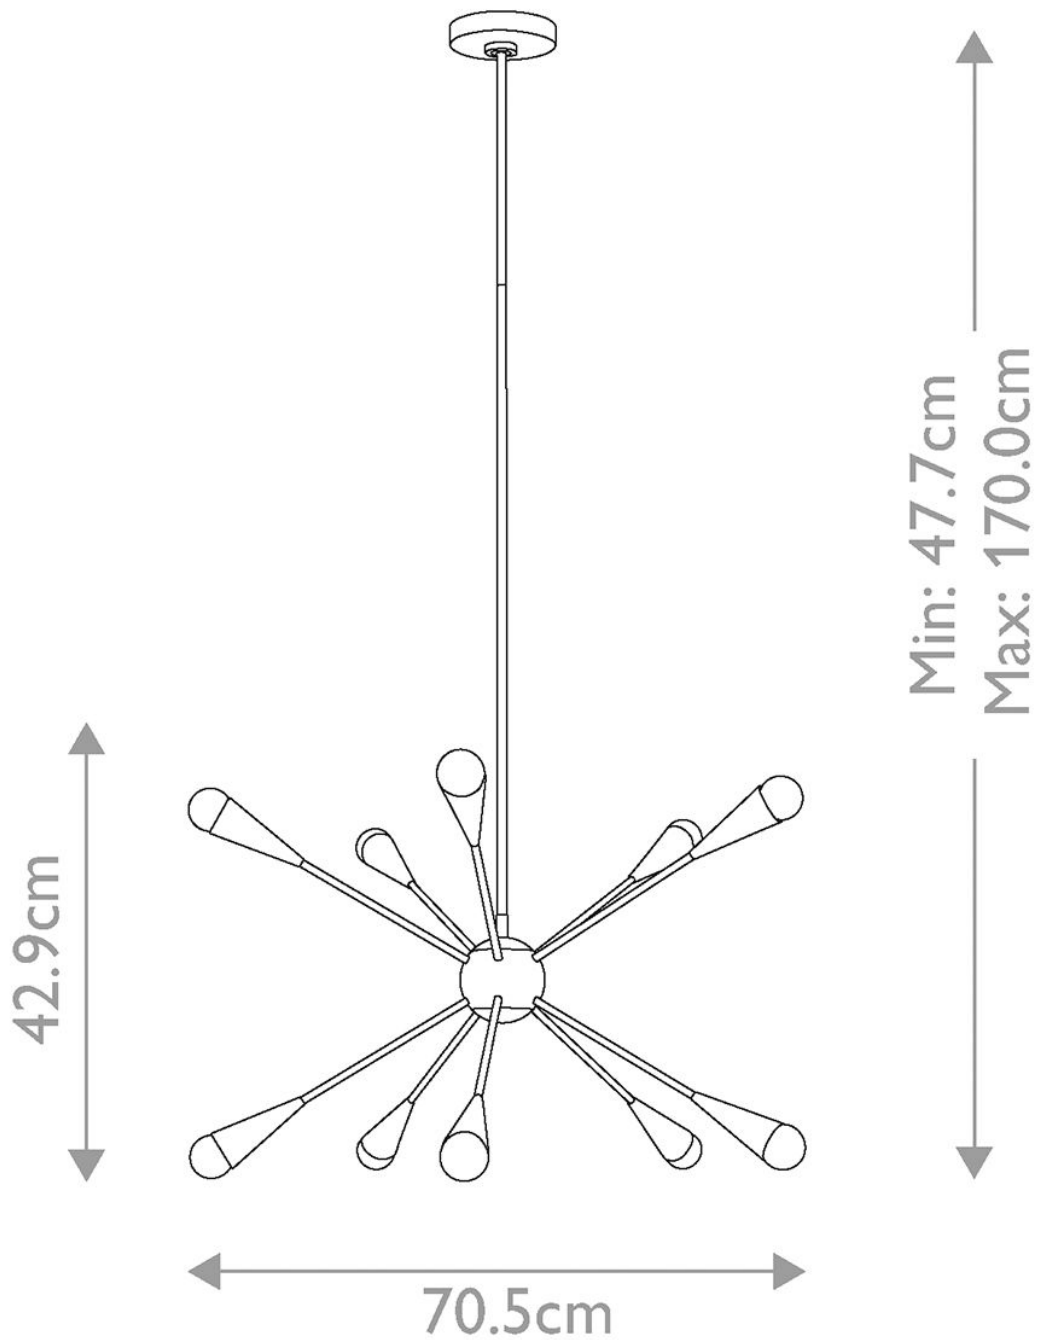

Elstead - Feiss Limited Editions - Jax FE-JAX10-BB Chandelier

**CONTACT**