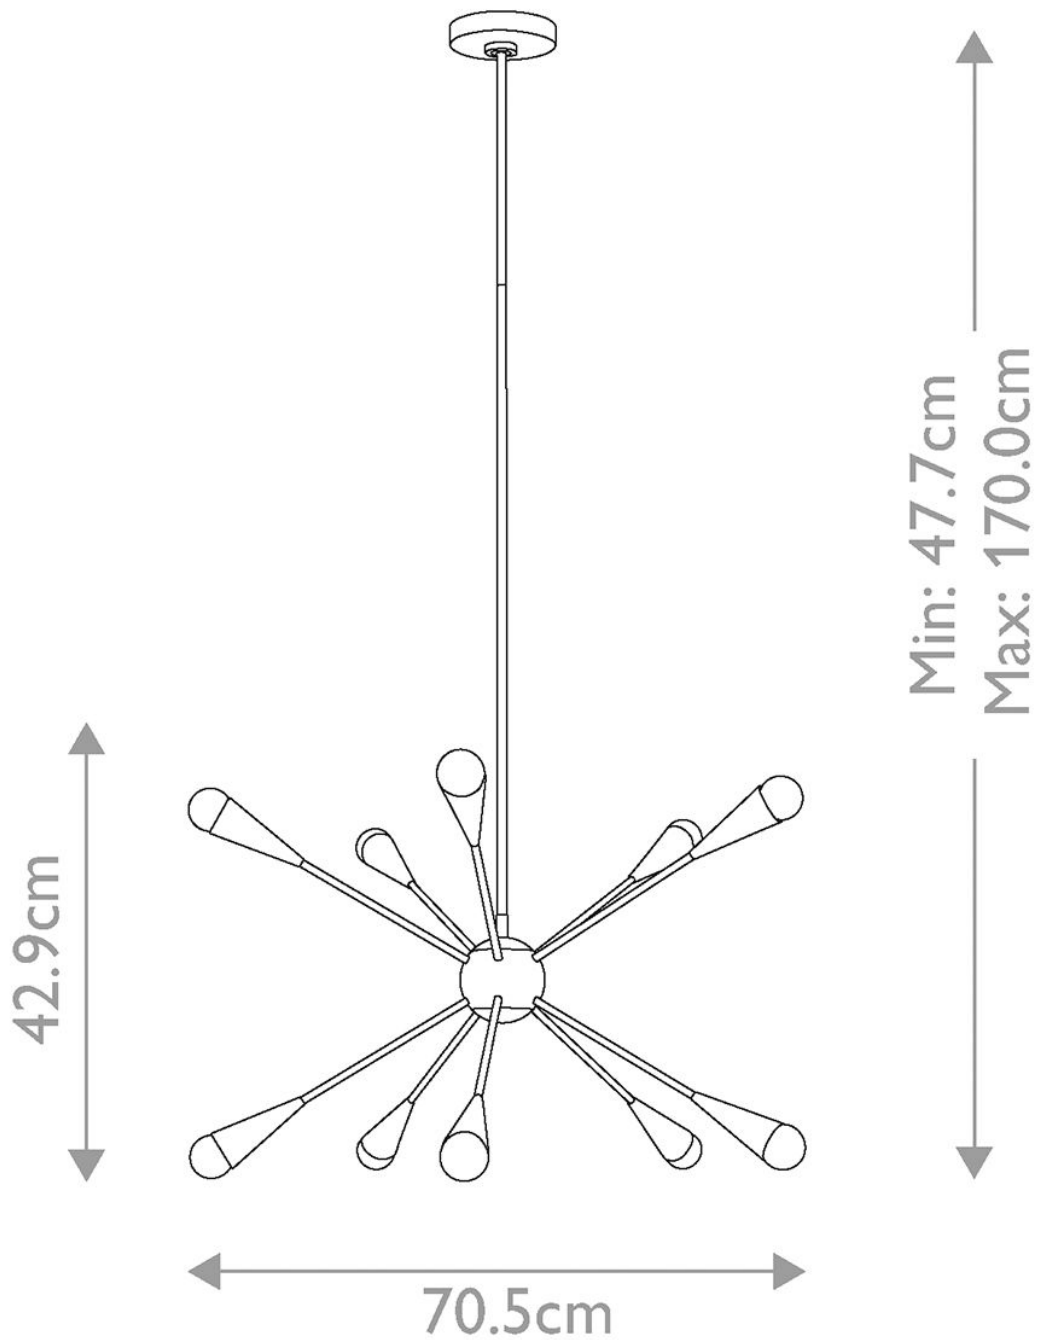

Elstead - Feiss Limited Editions - Jax FE-JAX10-MB Chandelier

CONTACT