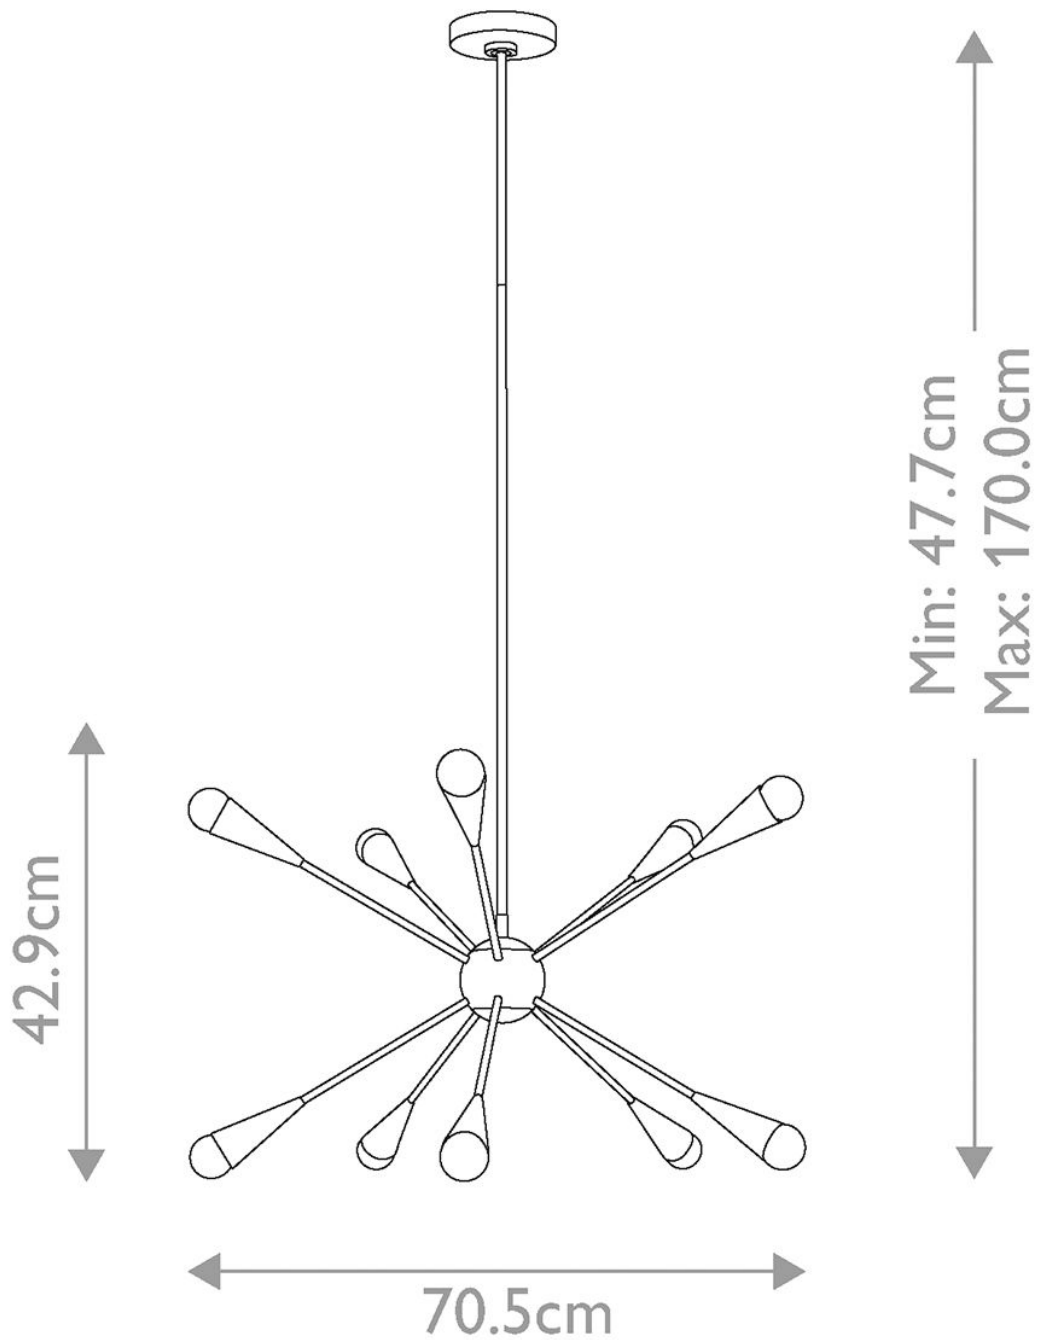

Elstead - Feiss Limited Editions - Jax FE-JAX10-PN Chandelier

CONTACT