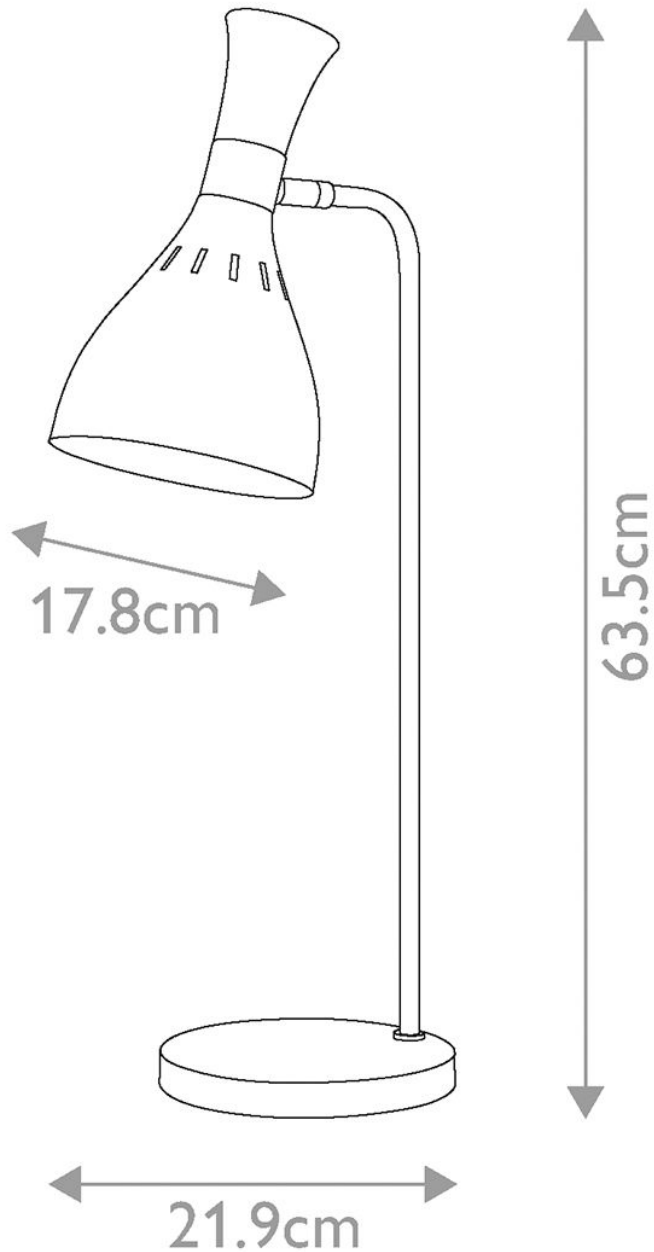

Elstead - Feiss Limited Editions - Joan FE-JOAN-TL-MB Table lamp

CONTACT