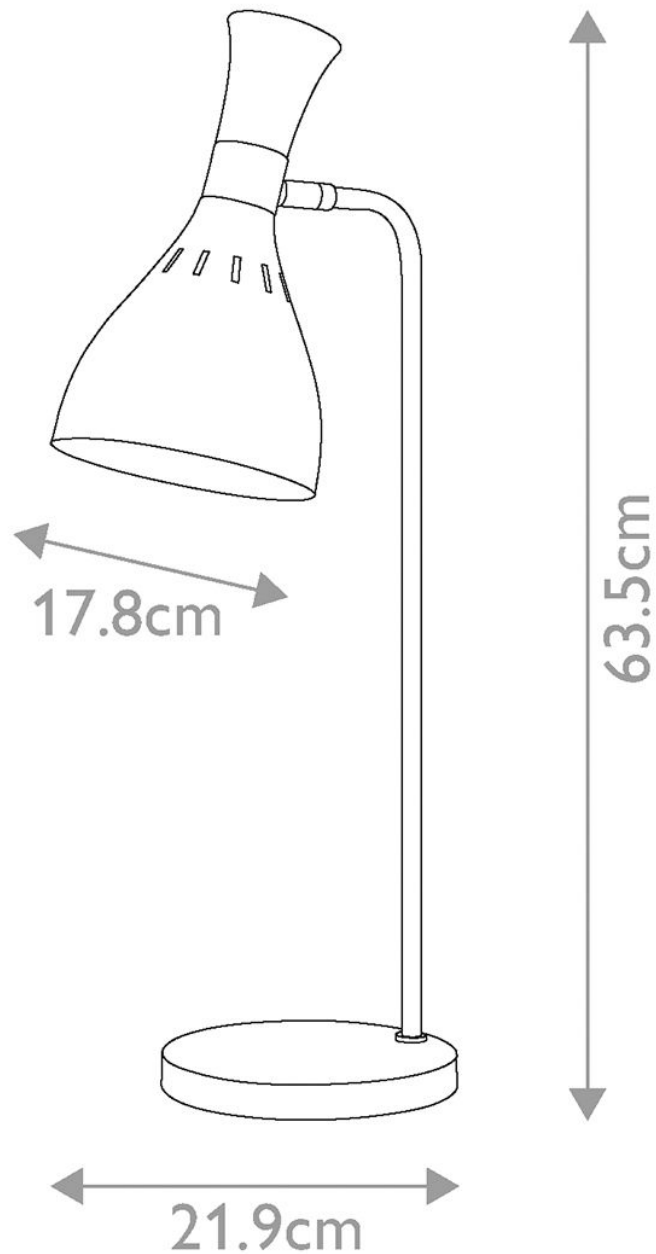

Elstead - Feiss Limited Editions - Joan FE-JOAN-TL-MW Table lamp

CONTACT