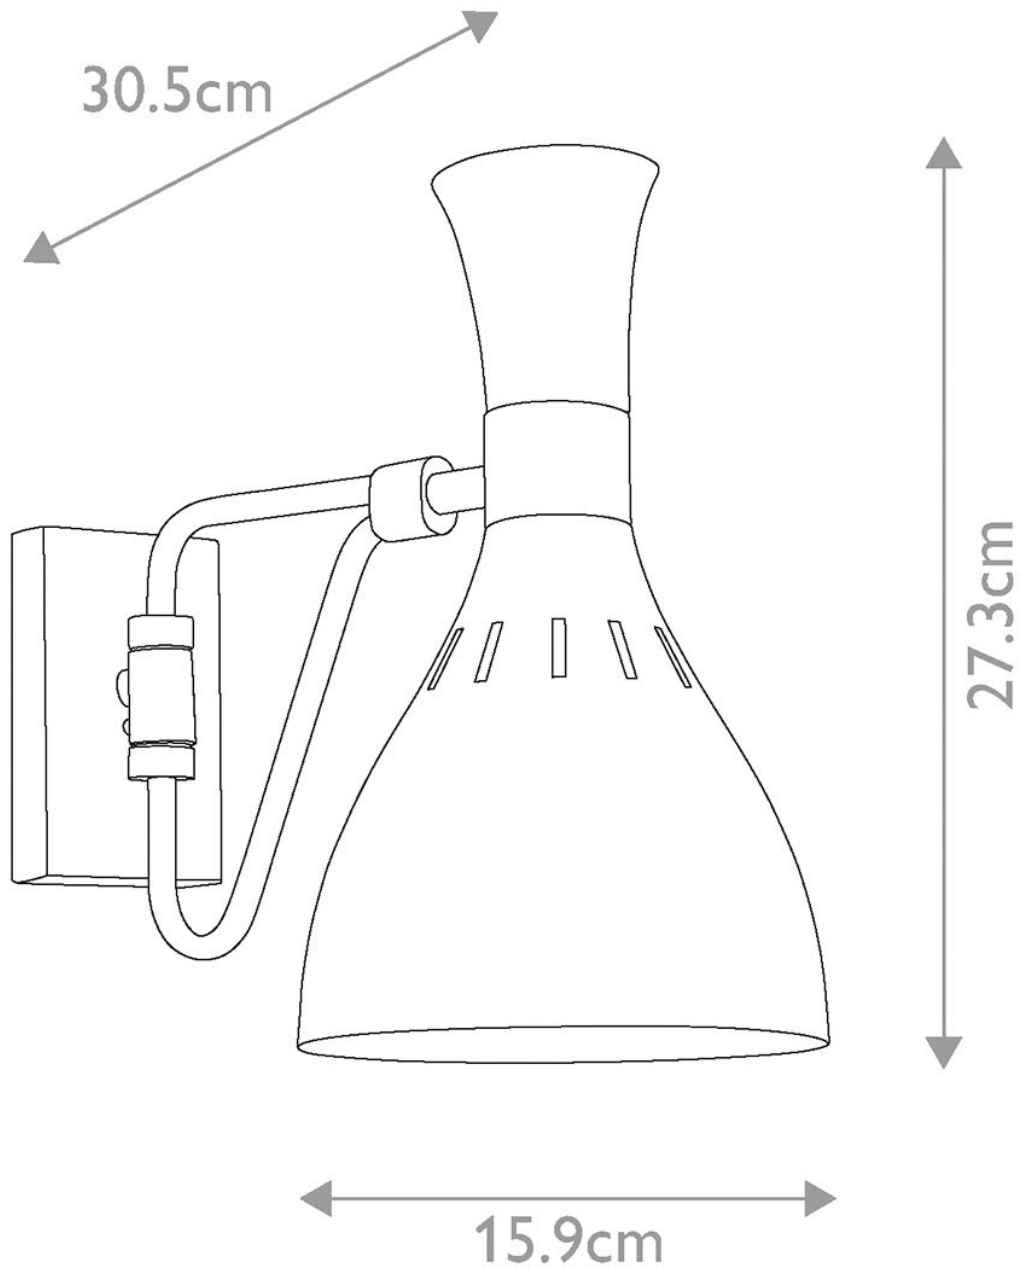

Elstead - Feiss Limited Editions - Joan FE-JOAN1-MW Wall Light

CONTACT