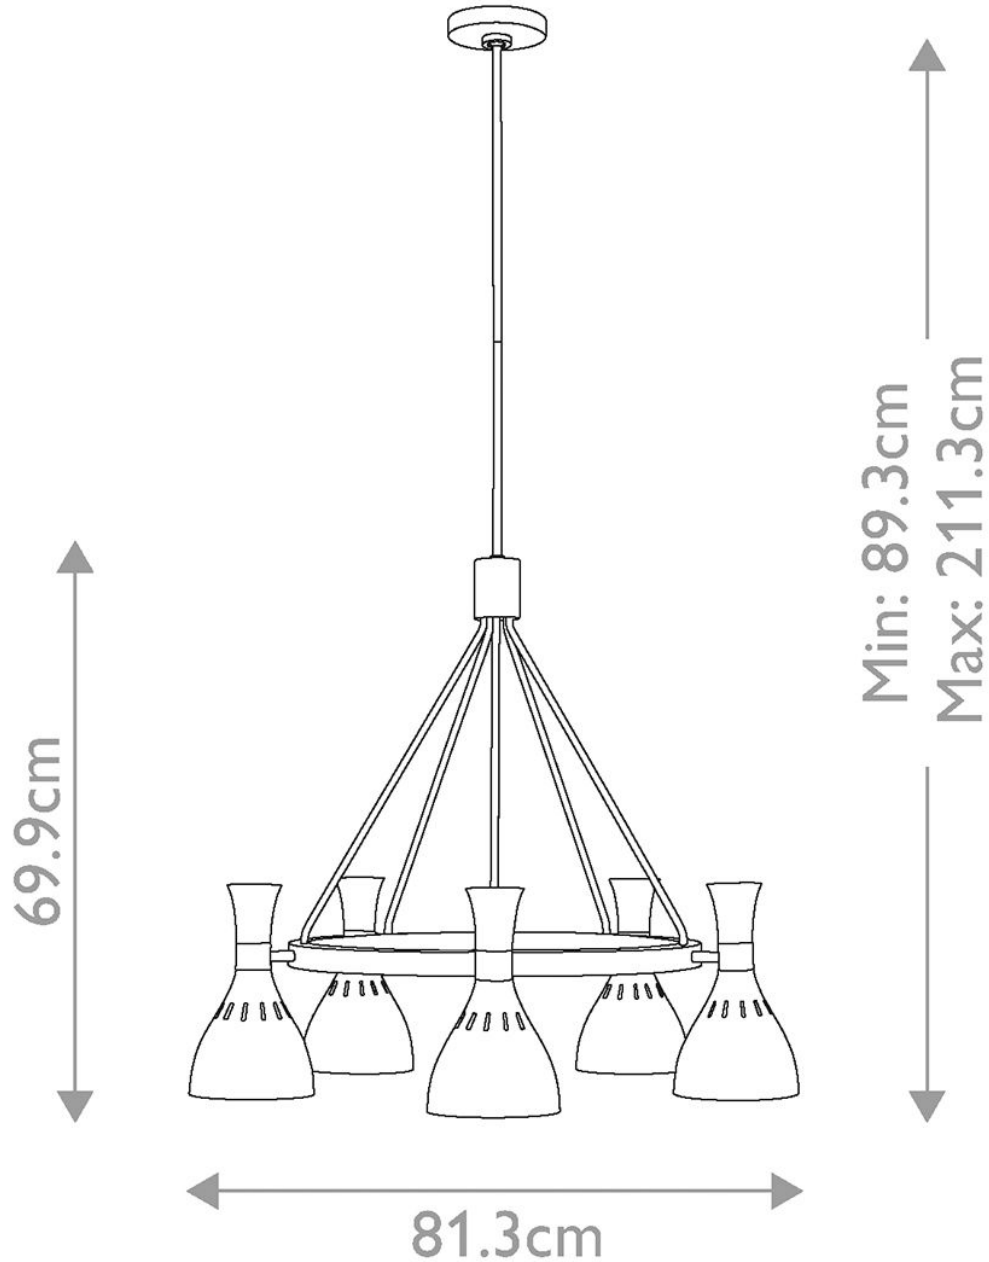

Elstead - Feiss Limited Editions - Joan FE-JOAN5-MW Chandelier

CONTACT