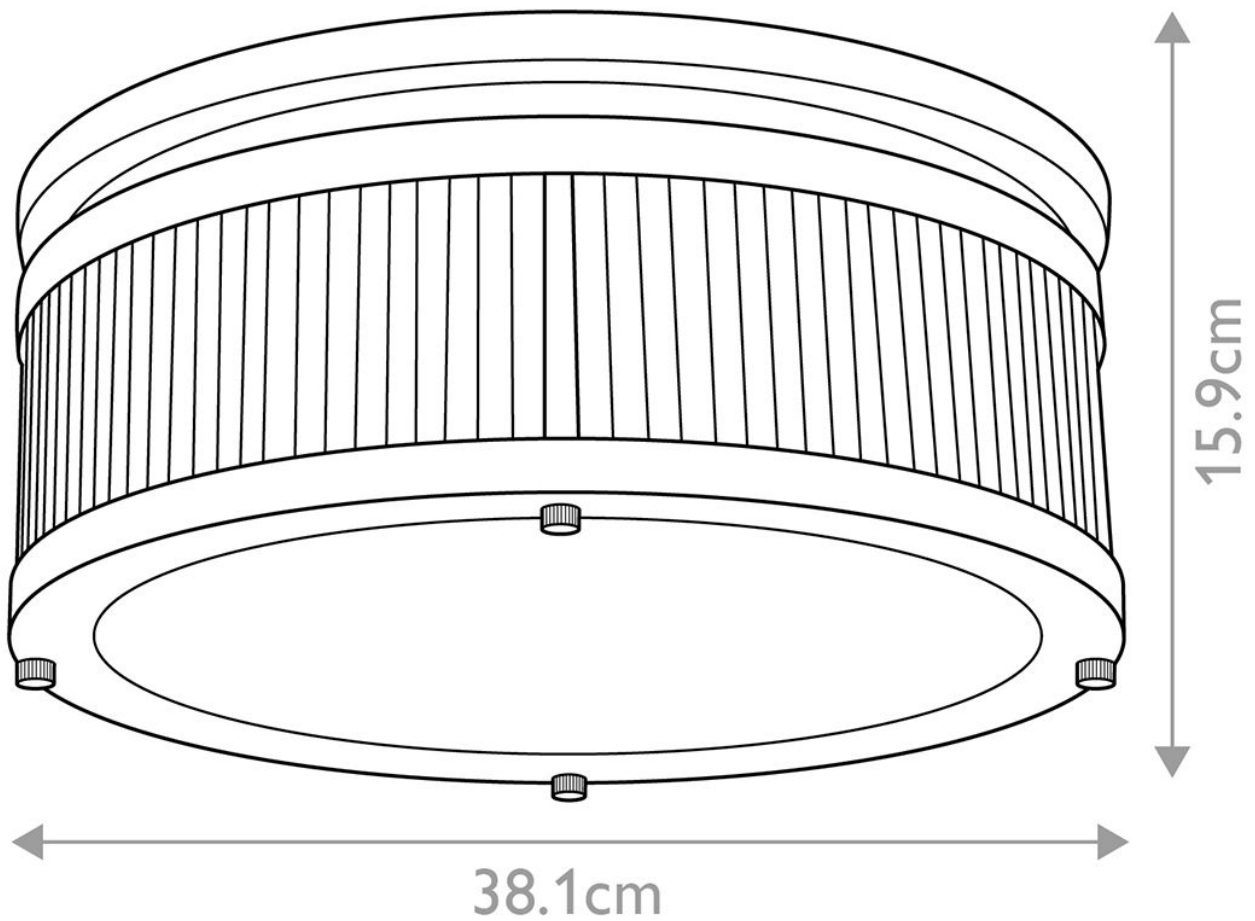

Elstead - Feiss - Paulson FE-PAULSON-F-M Flush Light

CONTACT