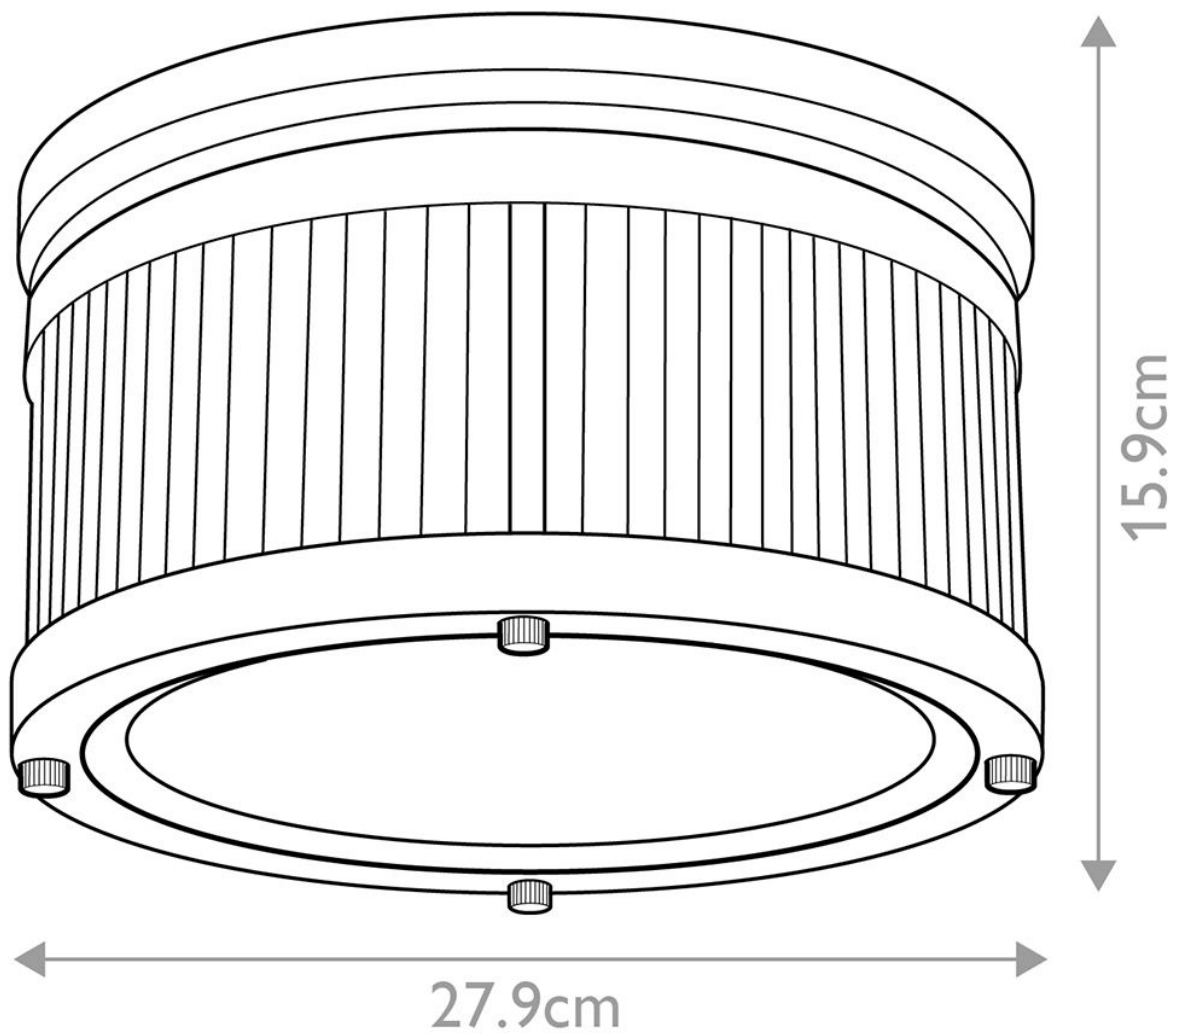

Elstead - Feiss - Paulson FE-PAULSON-F-S Flush Light

CONTACT