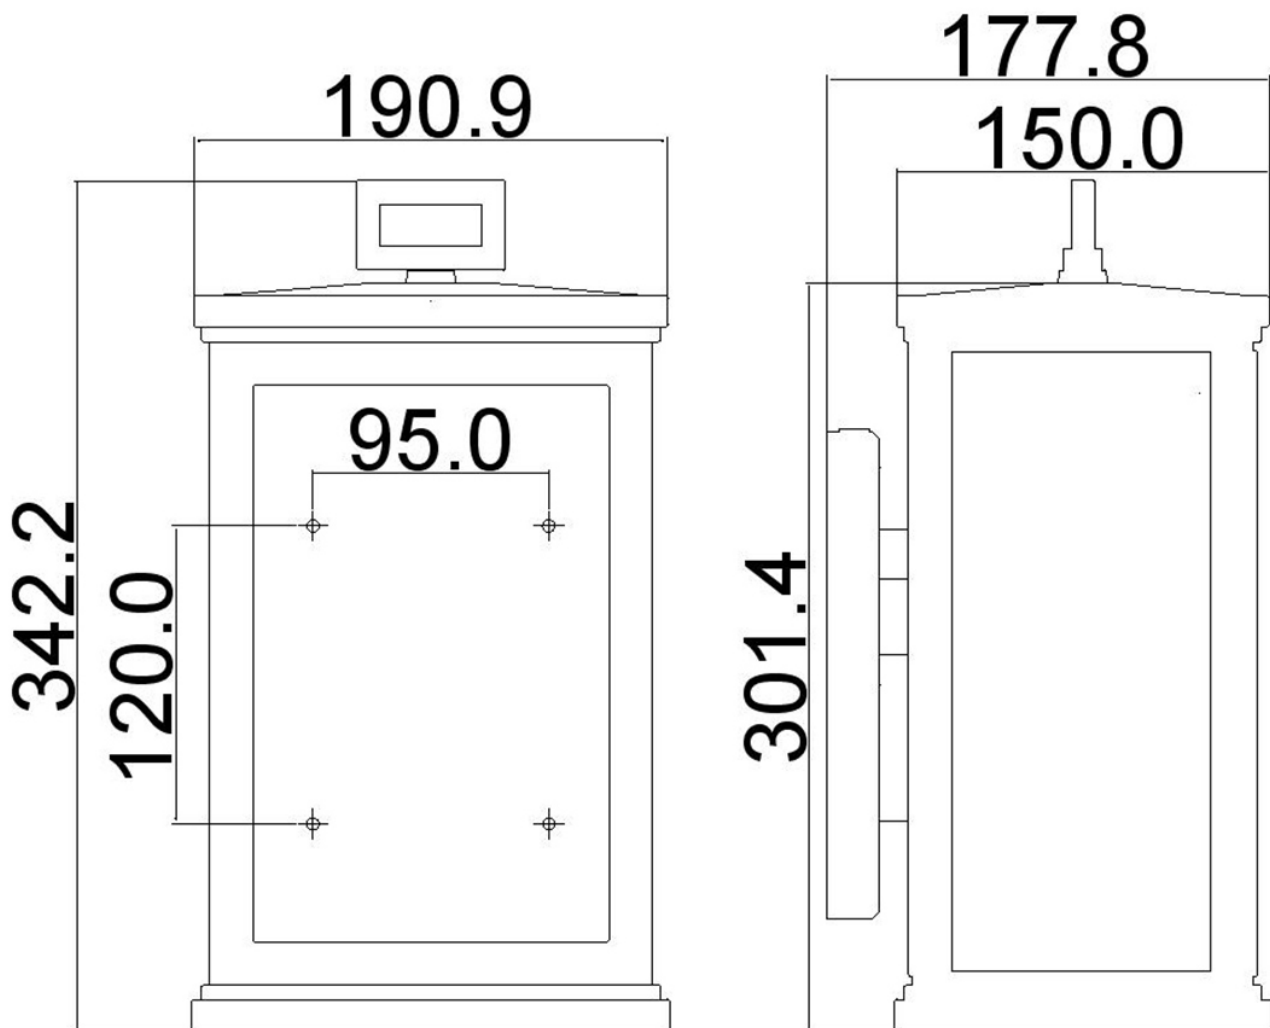

Elstead - Feiss - Roscoe FE-ROSCOE-M Wall Light

CONTACT