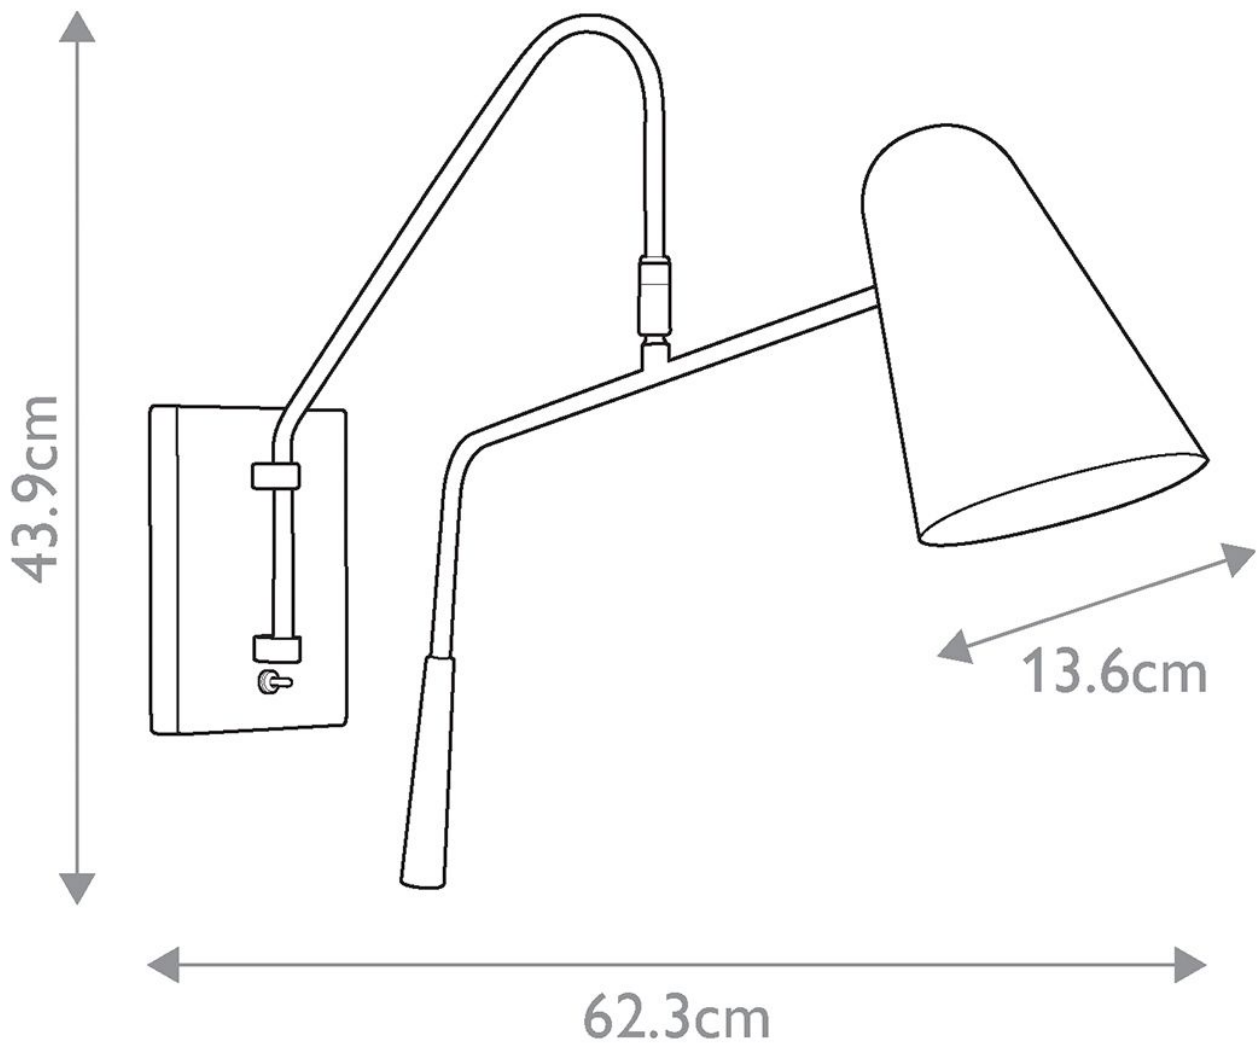

Elstead - Feiss Limited Editions - Simon FE-SIMON1 Wall Light

CONTACT