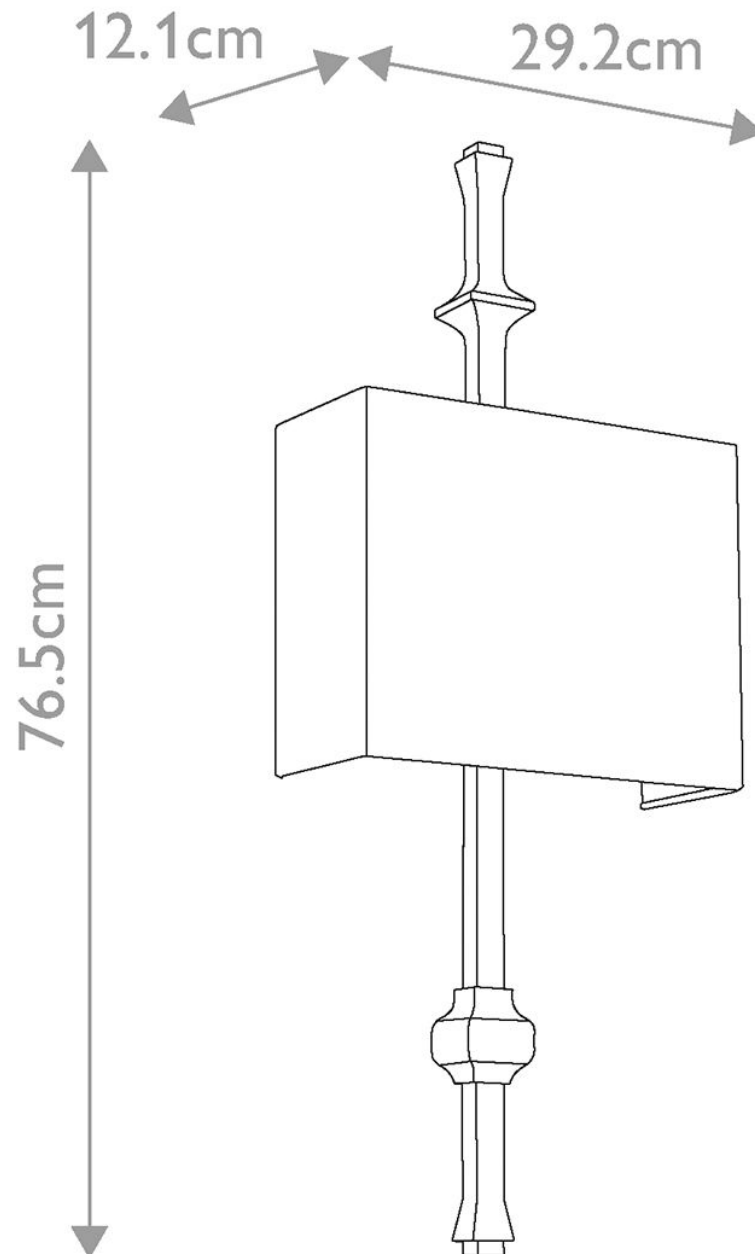

Elstead - Feiss - Teva FE-TEVA1-PN Wall Light

CONTACT