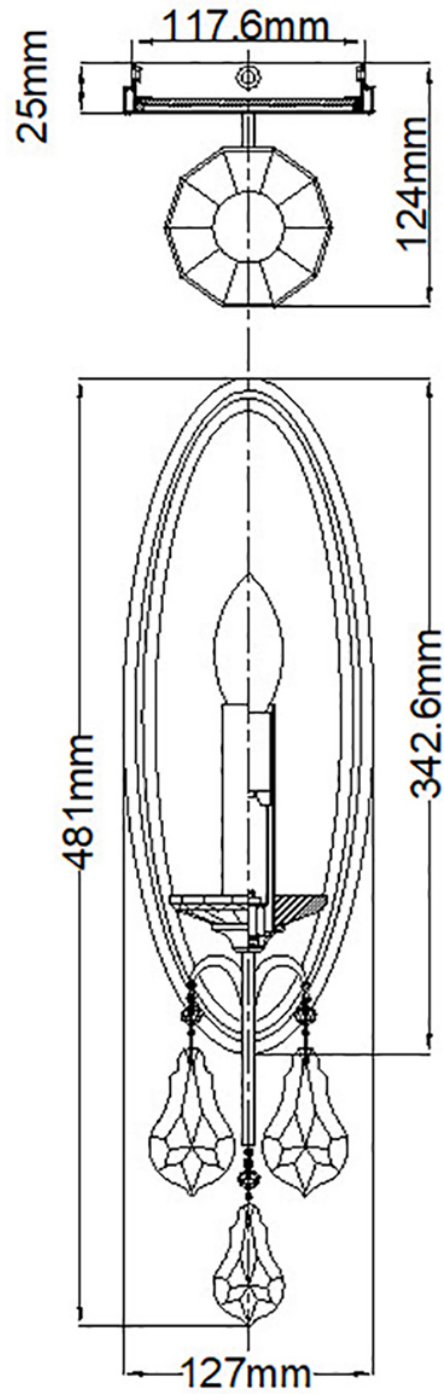

Elstead - Feiss - Valentina FE-VALENTINA1 Wall Light

CONTACT