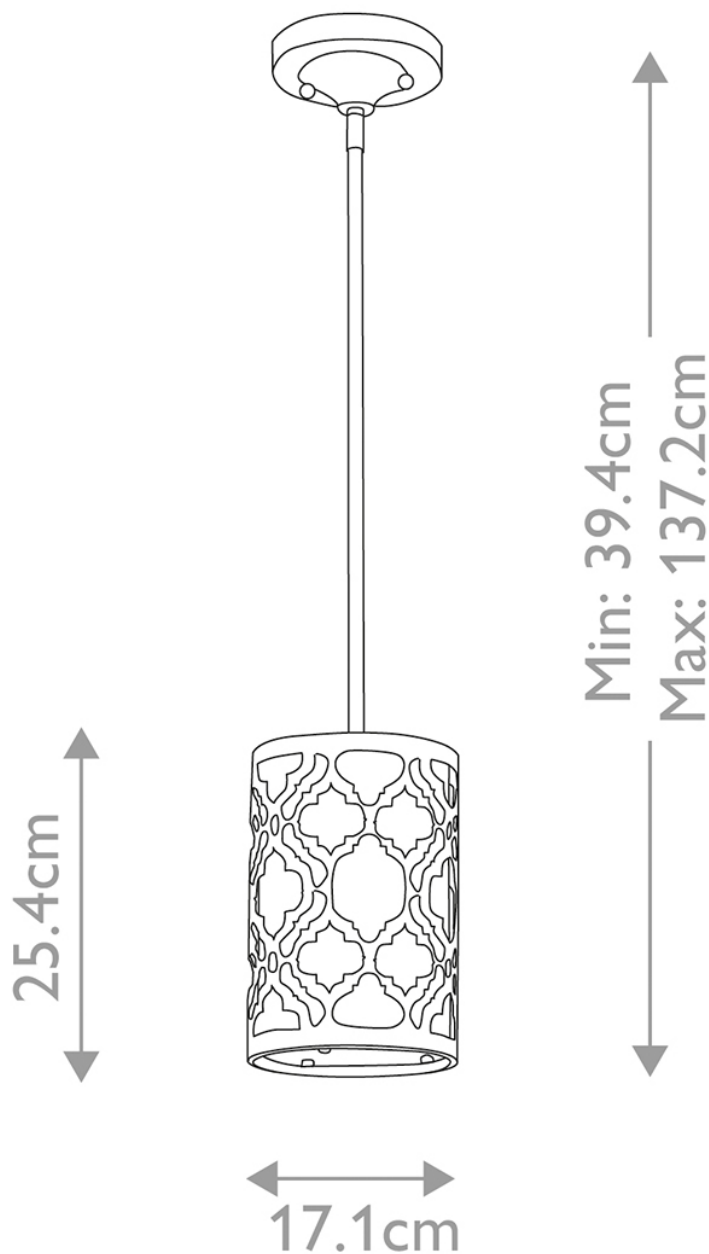

Gilded Nola

ISSUE DATE 12/08/2024

Elstead - Gilded Nola - Arabella GN-ARABELLA-MP Pendant

CONTACT

www.firstchoicelighting.co.uk

info@firstchoicelighting.co.uk