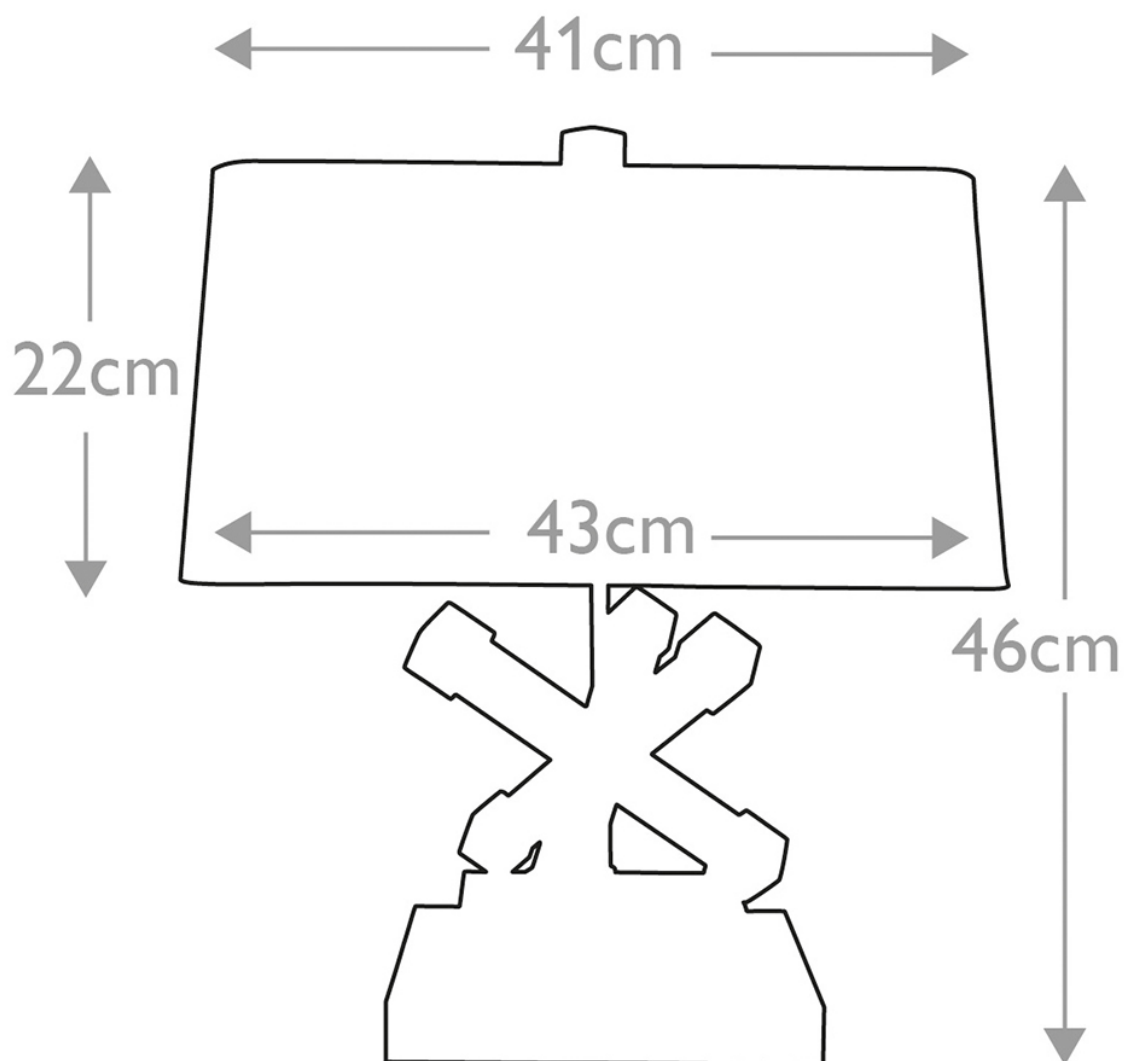

Gilded Nola

ISSUE DATE 12/08/2024

LightingOnline
GROUP

Gilded Nola Lighting - Jackson Square - GN-JACKSON-SQUARE-TL - Clear Crystal Glass Distressed Gold Cream Table Lamp

CONTACT

www.firstchoicelighting.co.uk