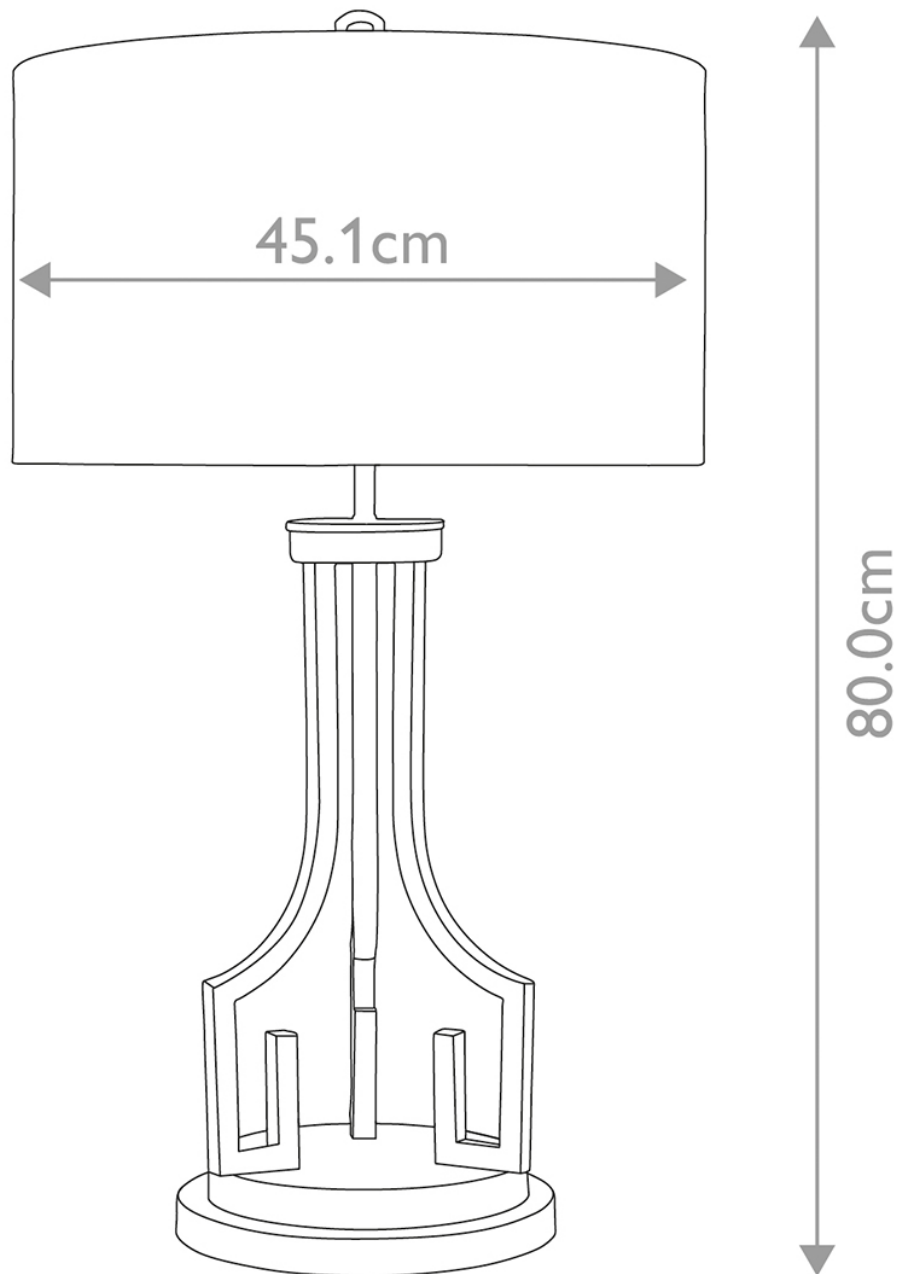

# Gilded Nola

ISSUE DATE 12/08/2024

LightingOnline  
GROUP

Elstead - Gilded Nola - Lemuria GN-LEMURIA-TL Table Lamp