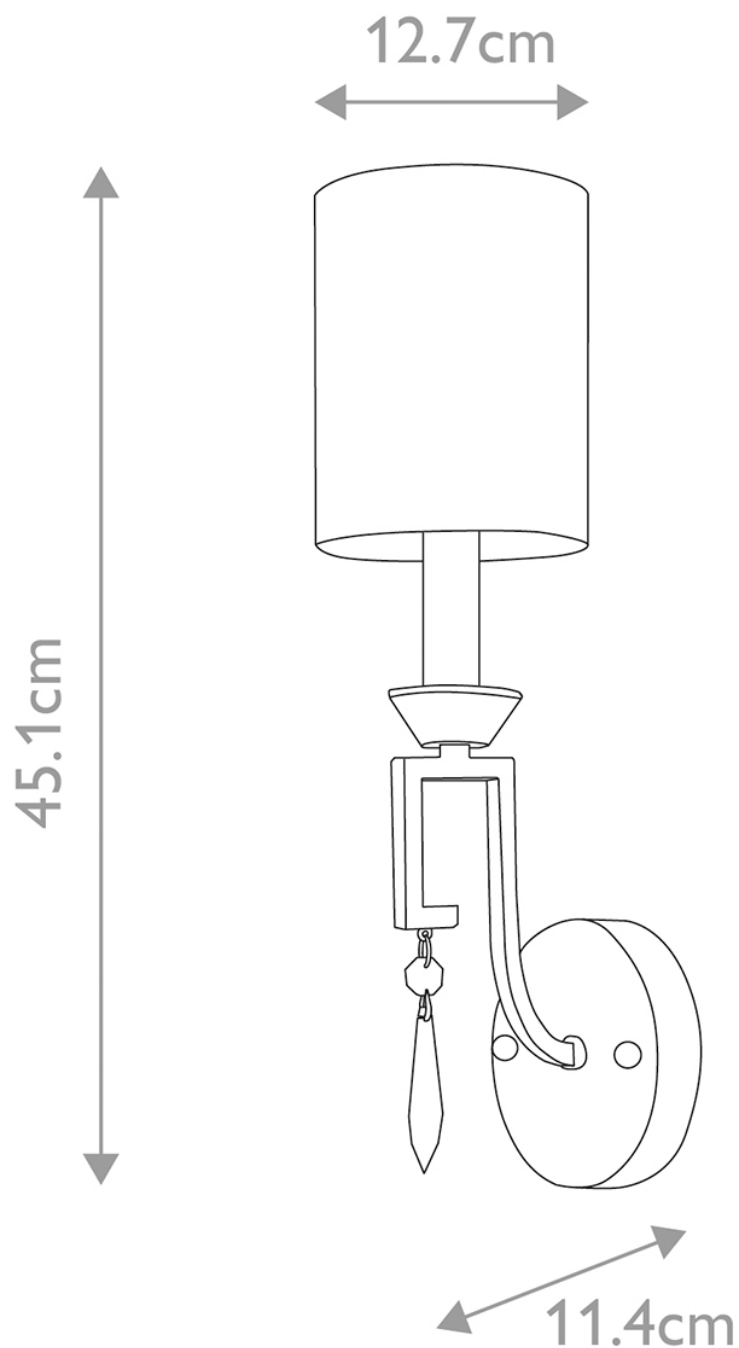

# Gilded Nola

ISSUE DATE 12/08/2024

LightingOnline  
GROUP

Elstead - Gilded Nola - Lemuria GN-LEMURIA1 Wall Light