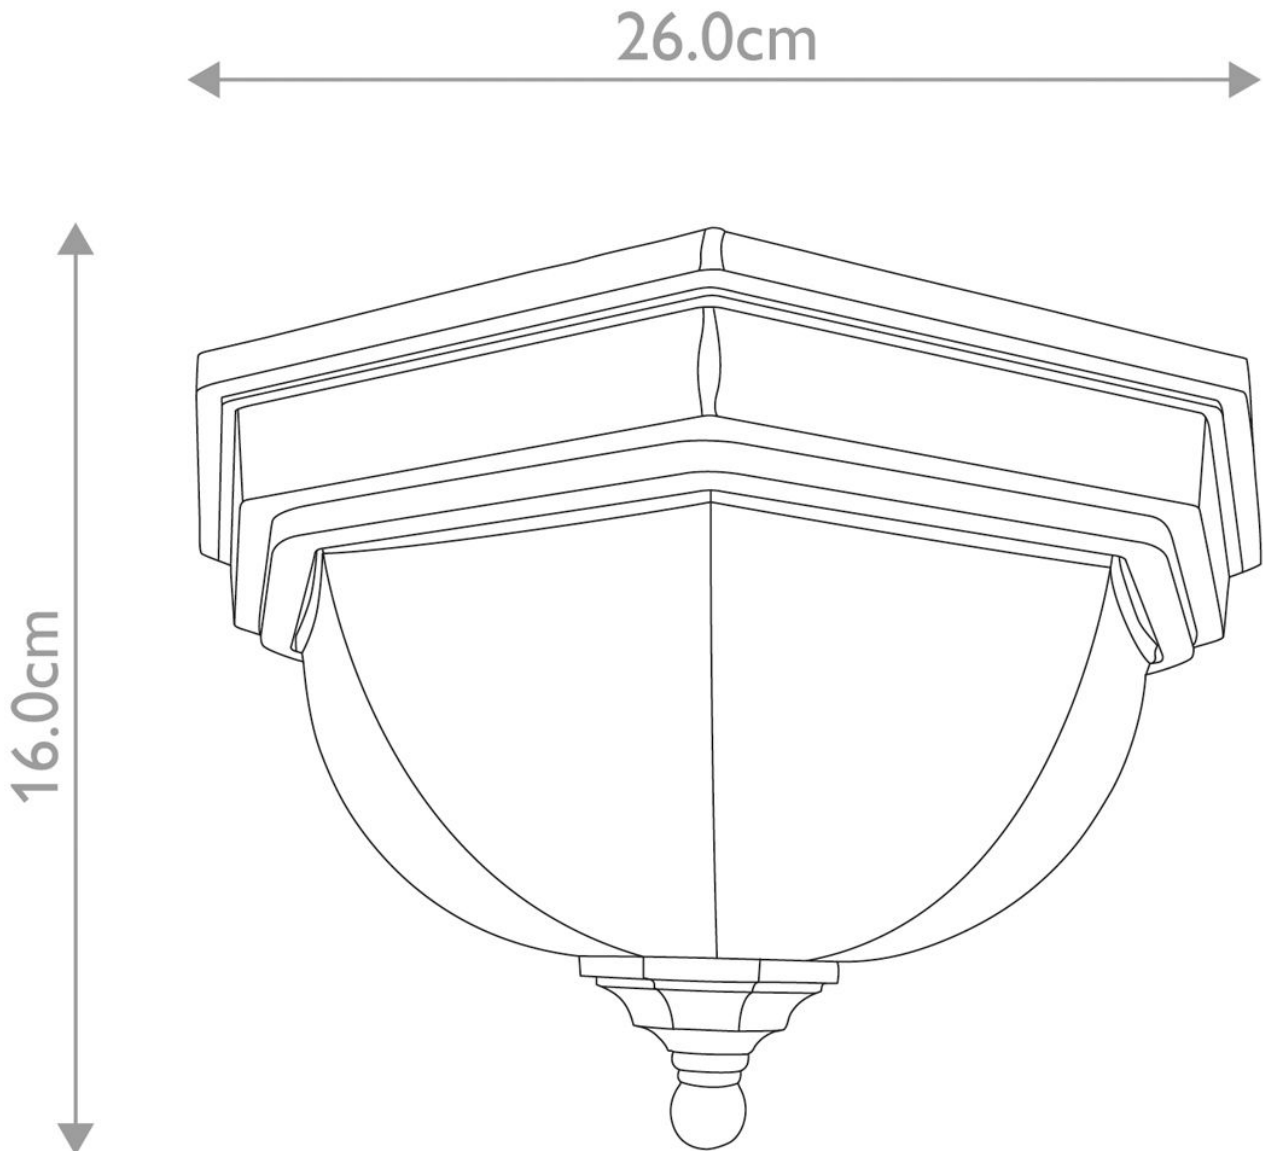

Elstead - Garden Zone - Fairford GZH-FF12 Flush Light

CONTACT