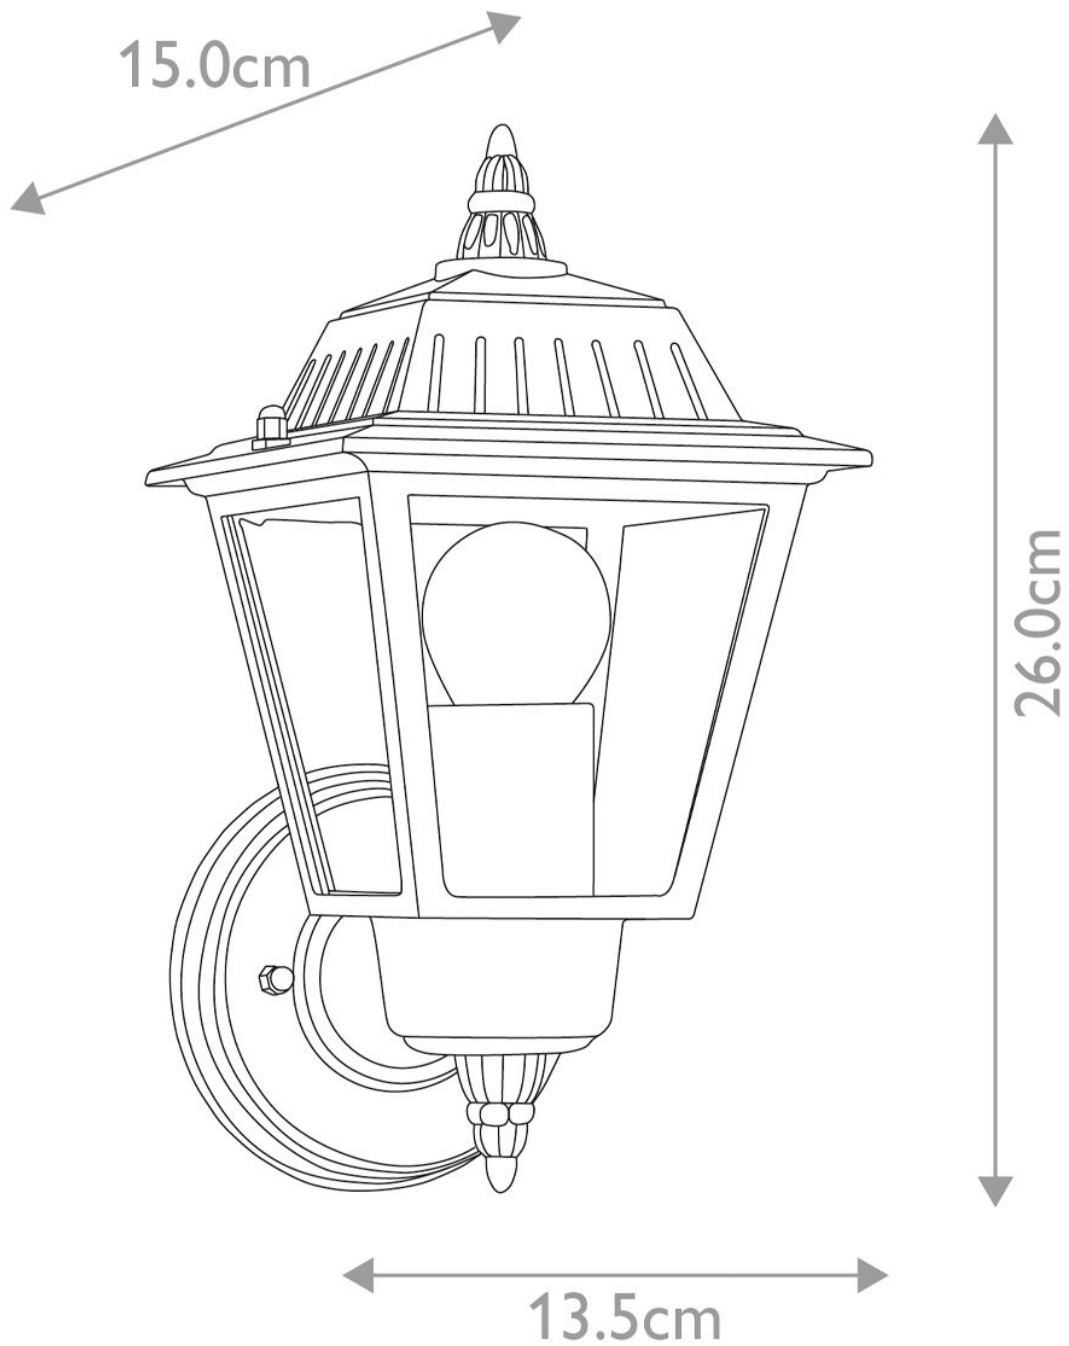

Elstead - Garden Zone - Highnam GZH-HN1 Wall Light

CONTACT