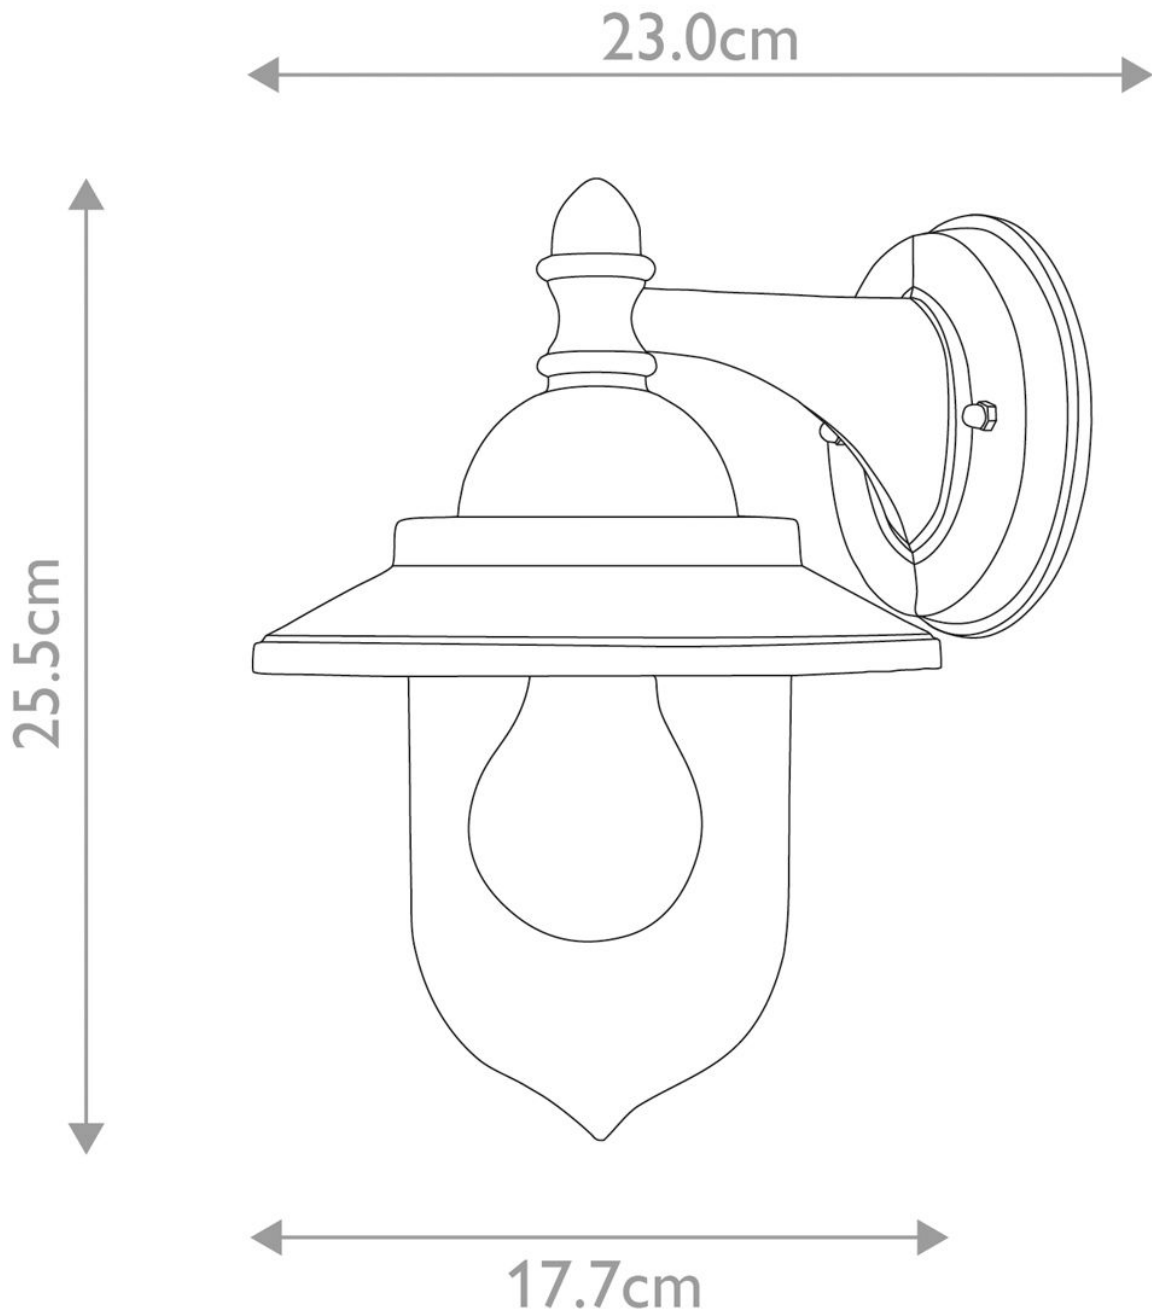

Elstead - Garden Zone - Sandown GZH-SDN2 Wall Light

CONTACT