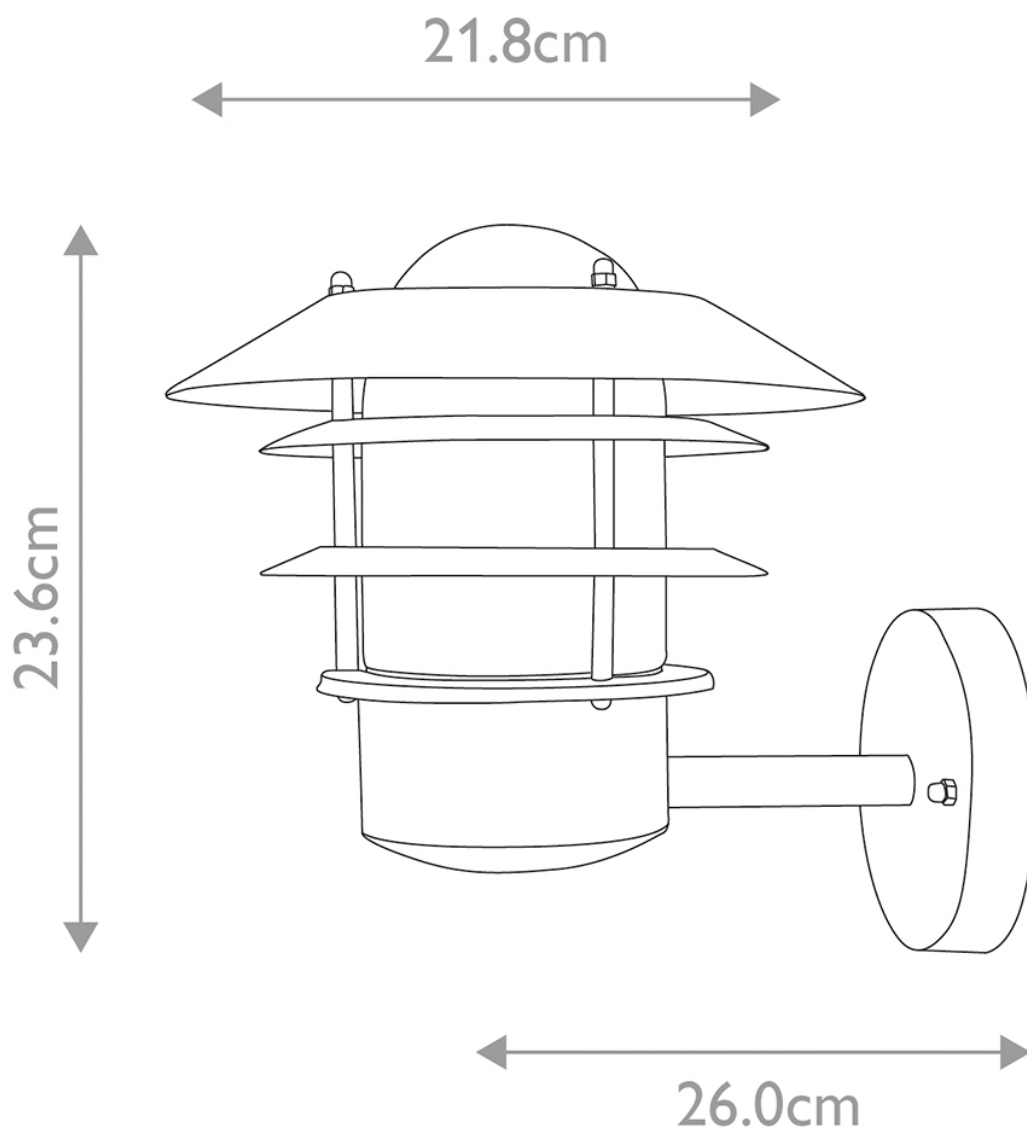

Elstead - Helsingor HELSINGOR-BK Wall Light

CONTACT