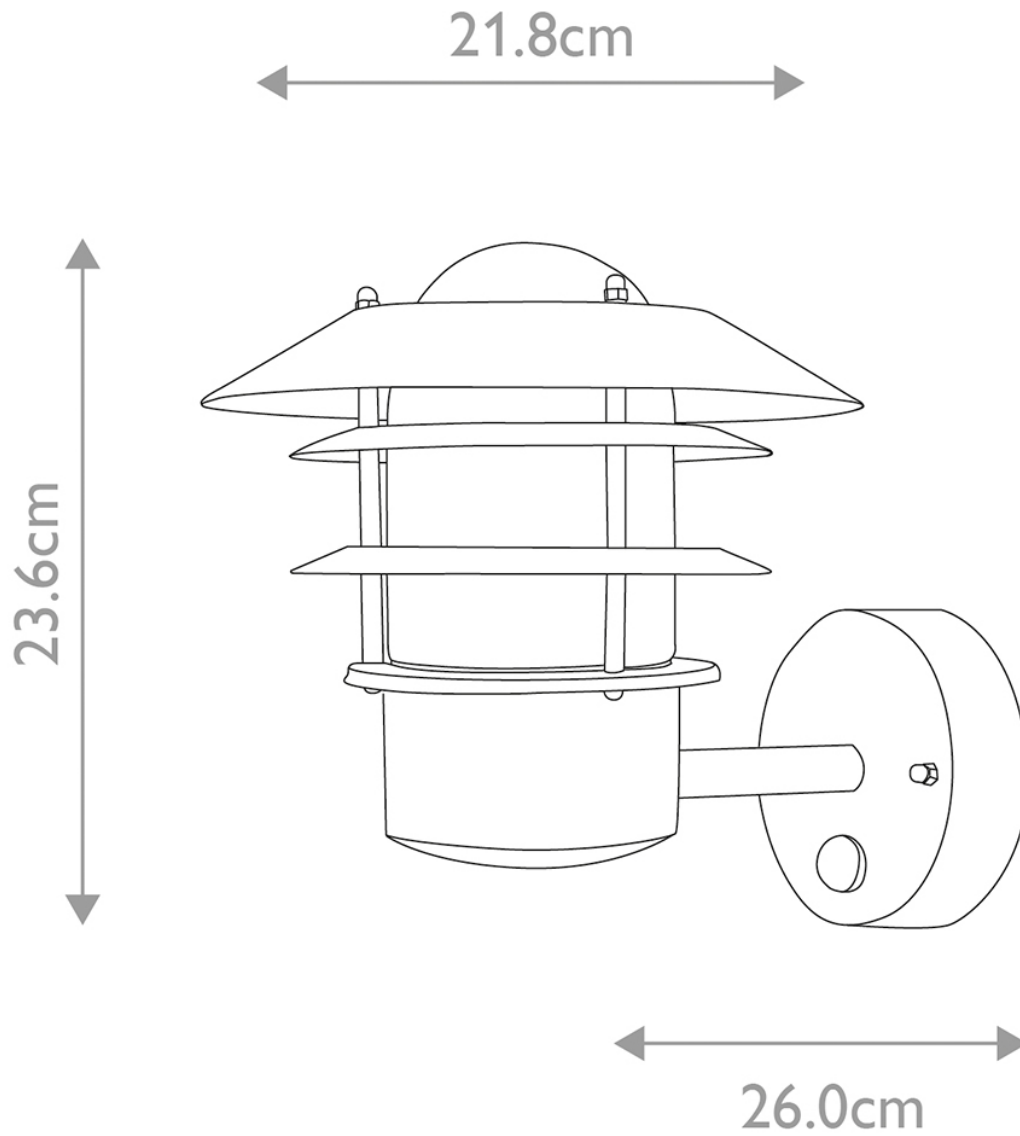

Elstead - Helsingor HELSINGOR-PIR-BK Wall Light

CONTACT