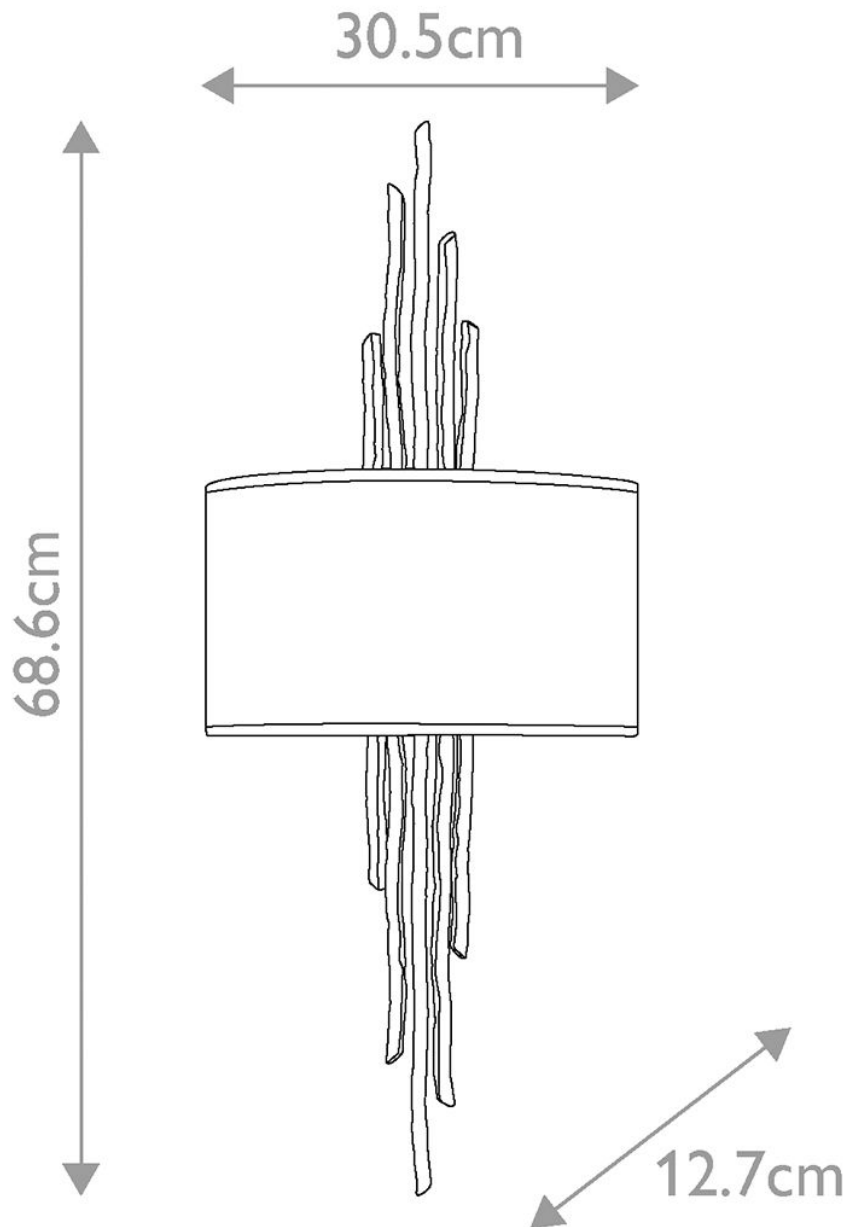

Elstead - Hinkley Lighting - Spyre HK-SPYRE2-CPG Wall Light

CONTACT