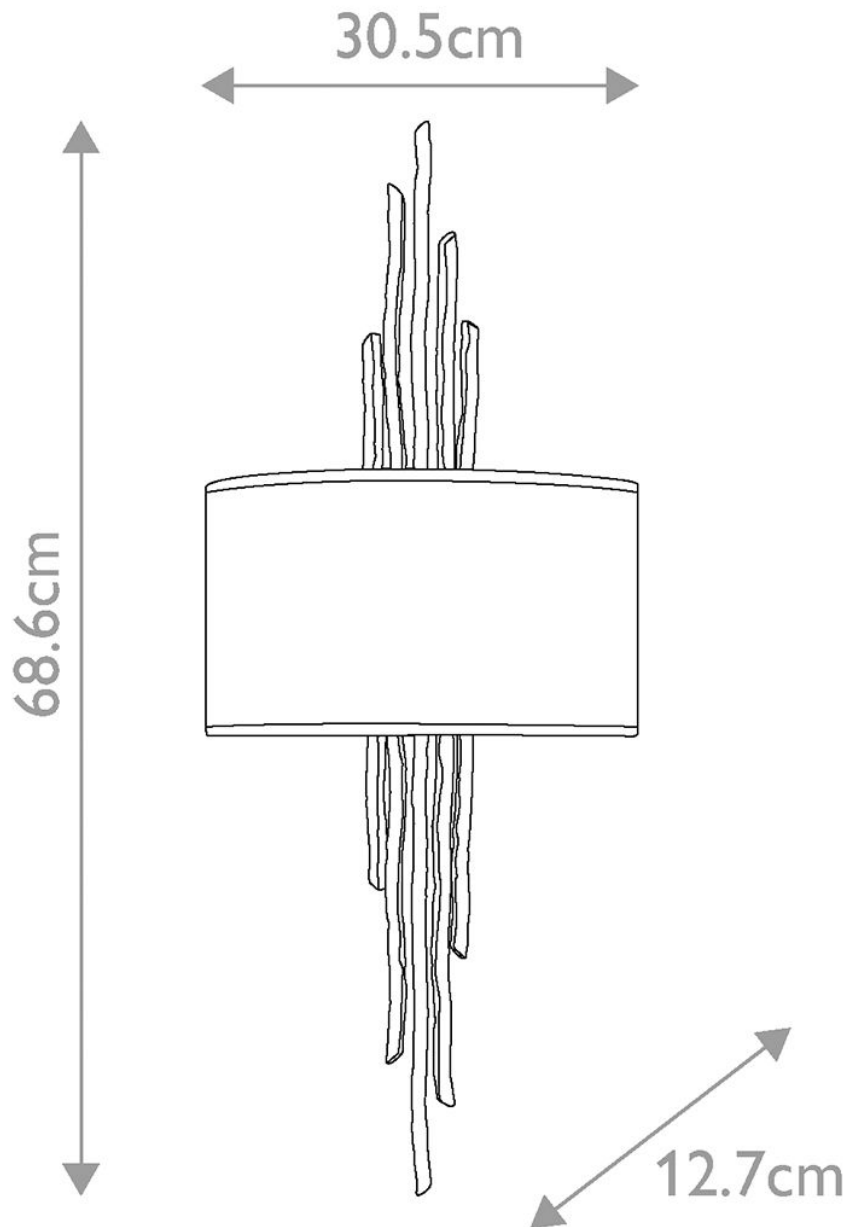

Elstead - Hinkley Lighting - Spyre HK-SPYRE2-MMB Wall Light

**CONTACT**