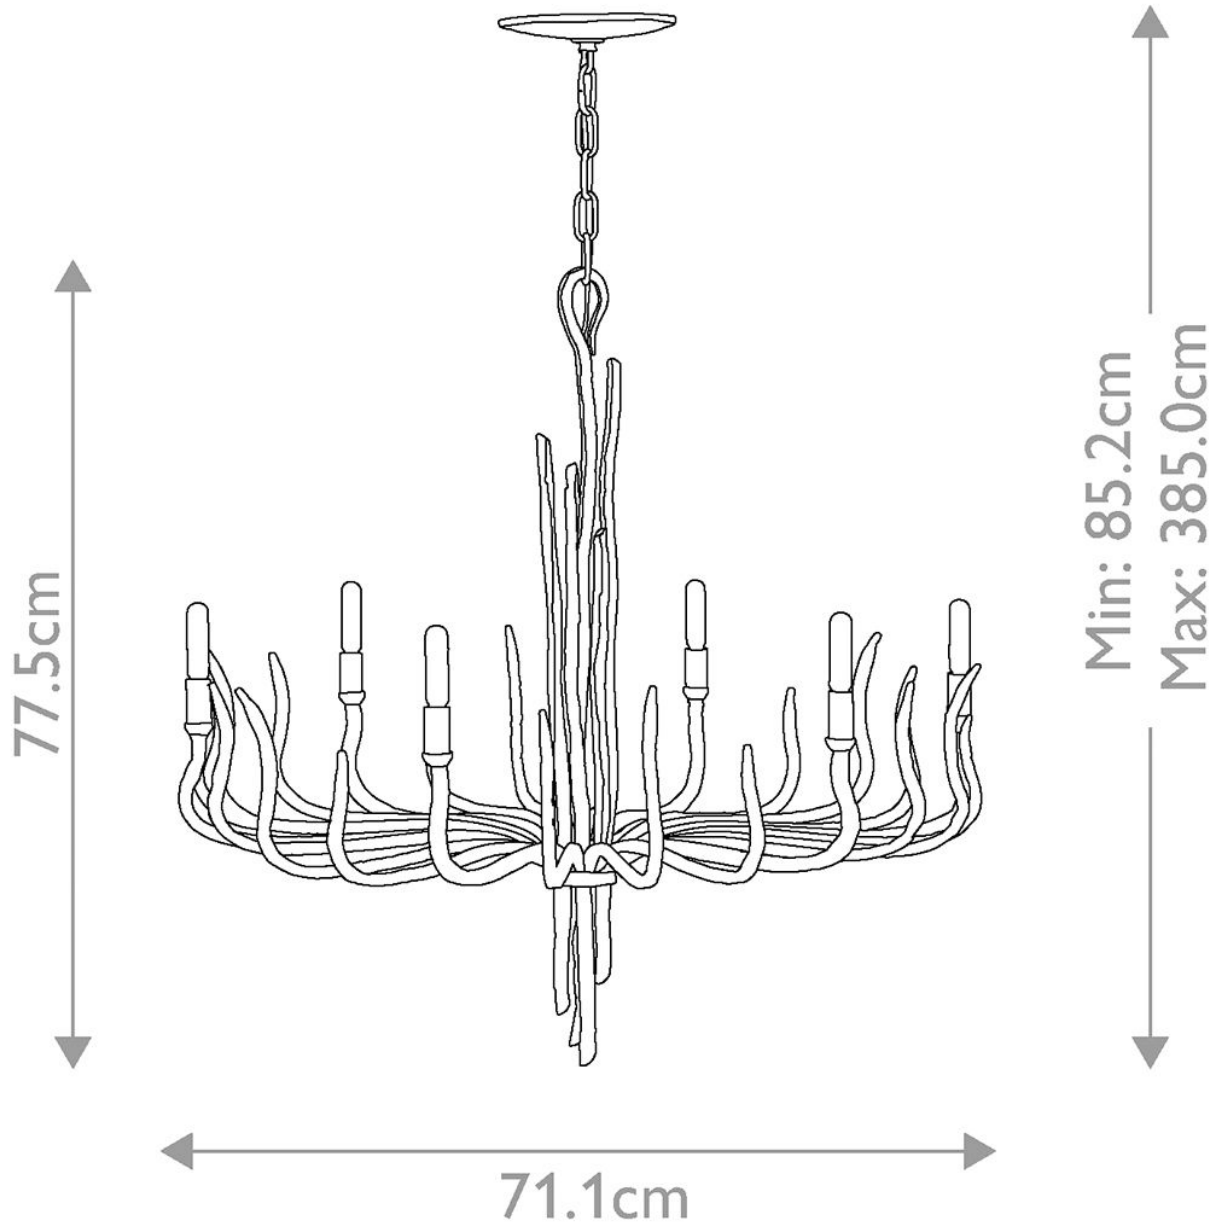

Elstead - Hinkley Lighting - Spyre HK-SPYRE6C-CPG Chandelier

CONTACT