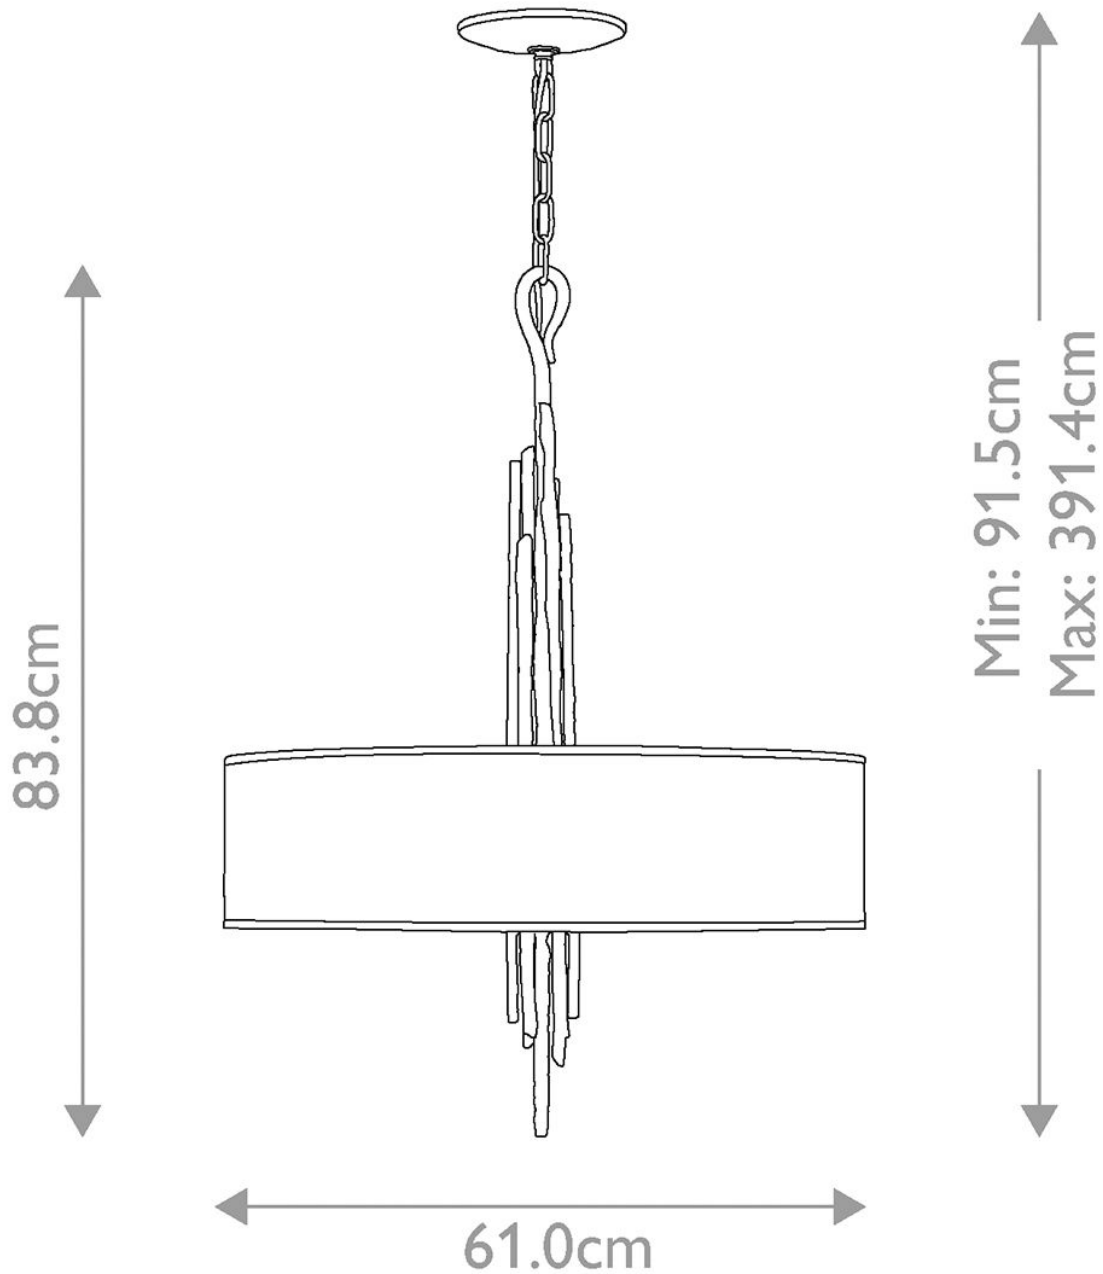

Elstead - Hinkley Lighting - Spyre HK-SPYRE6P-CPG Pendant

CONTACT